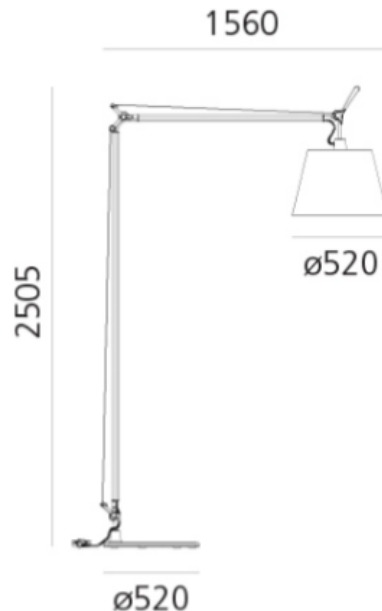

PRODUCT SPECIFICATION

Light Source: 1 x Max 21W E27 Dimmable (excluded)

IP Code: 20

Dimming: In line dimmer included on cable.

Dimensions: Base: Ø52cm
Shade: Ø52cm
Depth: 156cm
Maximum Height: 250.5cm

For all sales and technical enquiries, please contact: