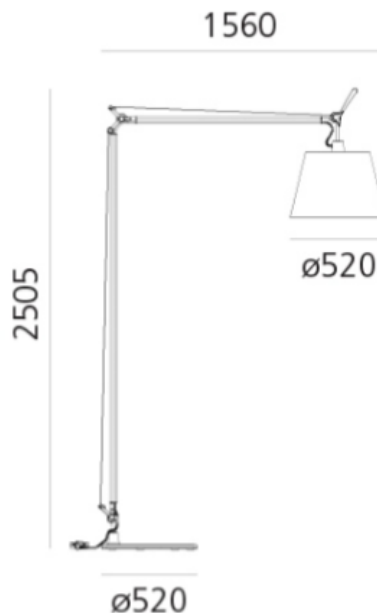

For all sales and technical enquiries, please contact:

+44 (0)114 263 4266

info@davidvillagelighting.co.uk

www.davidvillagelighting.co.uk