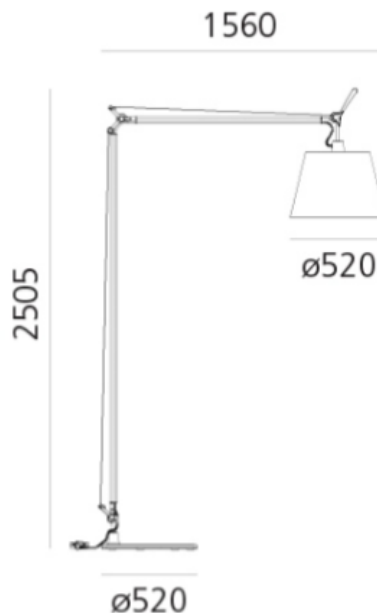

PRODUCT SPECIFICATION

Light Source: 1 x Max 21W E27 Dimmable (excluded)

IP Code: 20

Dimming: In line dimmer included on cable.

Dimensions: Base: Ø52cm
Shade: Ø52cm
Depth: 156cm
Maximum Height: 250.5cm

For all sales and technical enquiries, please contact: