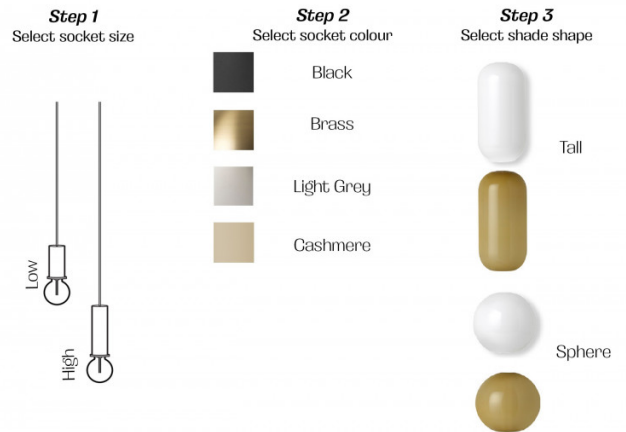

ferm LIVING Collect - Opal Shade

LA5623

SOURCE: <https://www.davidvillagelighting.co.uk/product/ferm-LIVING-Collect---Opal-Shade/19374>

PRODUCT DESCRIPTION

ferm LIVING Collect - Opal Shade

With a seemingly infinite range of expressions, ferm LIVING's innovative and interchangeable lighting system allows you to create customised and contemporary looks in each and every room. Offered in a fully compatible series of multiple shapes and colours, COLLECT Lighting gives you the freedom to create beautiful lighting solutions.

The socket pendant comes complete with a decorative brass ring, canopy ceiling mount and 3M fabric-covered electrical cord.

PRODUCT SPECIFICATION

- Light Source:** 1 x max 25W E27 (excluded)
OR
1 x max 13W LED E27 (excluded)
- IP Code:** 22
- Dimming:** Dimmable via mains phase dimming
- Dimensions:** Low socket - H 10.2 x W 6 x D 6 cm
High socket - H 17 x W 6 x D 6 cm
Tall shade - Ø 18.6 cm x H 34.2 cm
Sphere shade - Ø 25 cm x H 23.6 cm