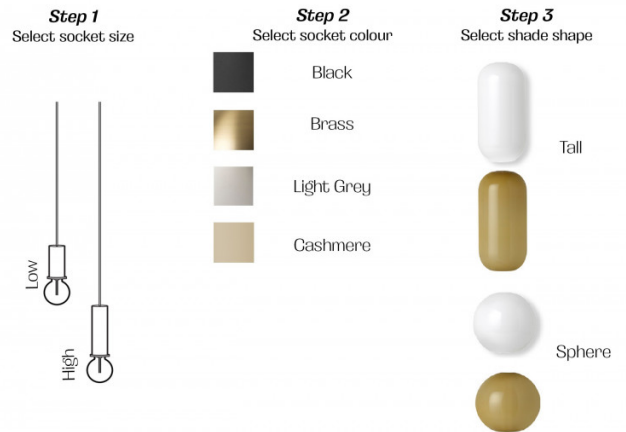

Ferm Living Collect - Opal Shade

LA5623

SOURCE: <https://www.davidvillagelighting.co.uk/product/Ferm-Living-Collect---Opal-Shade/19374>

PRODUCT DESCRIPTION

Ferm Living Collect - Opal Shade

With a seemingly infinite range of expressions, Ferm Living's innovative and interchangeable lighting system allows you to create customised and contemporary looks in each and every room. Offered in a fully compatible series of multiple shapes and colours, COLLECT Lighting gives you the freedom to create beautiful lighting solutions.

The socket pendant comes complete with a decorative brass ring, canopy ceiling mount and 3M fabric-covered electrical cord.

PRODUCT SPECIFICATION

- Light Source:** 1 x max 25W E27 (excluded)
OR
1 x max 13W LED E27 (excluded)
- IP Code:** 22
- Dimming:** Dimmable via mains phase dimming
- Dimensions:** Low socket - H 10.2 x W 6 x D 6 cm
High socket - H 17 x W 6 x D 6 cm
Tall shade - Ø 18.6 cm x H 34.2 cm
Sphere shade - Ø 25 cm x H 23.6 cm