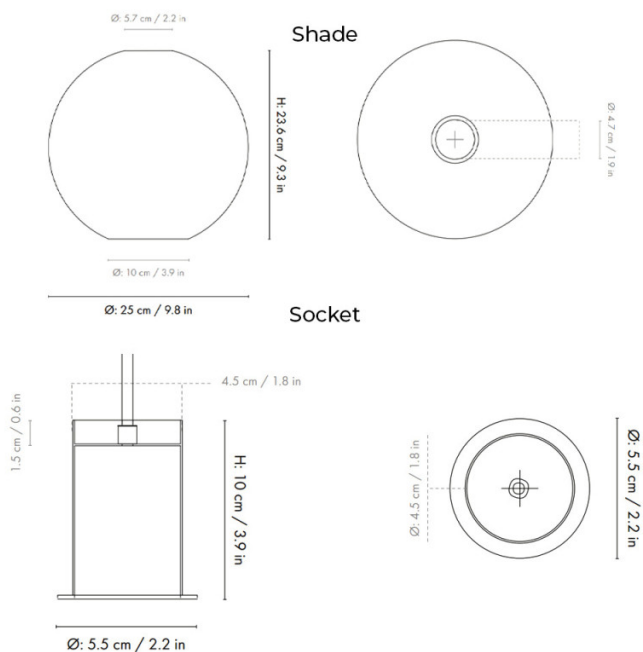

Ferm Living Collect Low Socket Pendant Glass Sphere

LA5623/LSS

SOURCE: <https://www.davidvillagelighting.co.uk/product/Ferm-Living-Collect-Low-Socket-Pendant-Glass-Sphere/19374>

PRODUCT DESCRIPTION

Ferm Living Collect Low Socket Pendant Glass Sphere

The low socket design keeps the shade closer to the ceiling, making it particularly suited for rooms with standard or lower ceiling heights. The contrast between the smooth opal glass and the structured metal socket, available in various finishes, enhances its timeless appeal. Complete with a 3-metre fabric-covered cord, a coordinating ceiling canopy, and a decorative brass ring, this pendant light is a sleek addition to dining areas, bedrooms, and living spaces.

Please note, this product is also available in a [High Socket version](#).

PRODUCT SPECIFICATION

- Light Source:** 1 x Max 13W LED E27 (Excluded)
- IP Code:** 22
- Dimming:** Dimmable via mains phase dimming
- Dimensions:** Socket Height: 10cm
Socket: Ø5.5cm
Shade Height: 23.6cm
Shade: Ø25cm
- Cable Length: 300cm