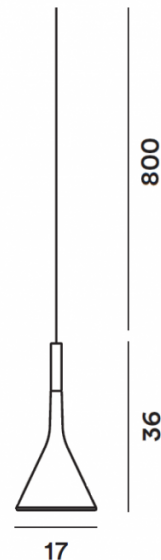

FOSCARINI

**Foscarini Aplomb Outdoor LED
Pendant**

LA5622

SOURCE: <https://www.davidvillagelighting.co.uk/product/Foscarini-Aplomb-Outdoor-LED-Pendant/19370>

PRODUCT DESCRIPTION

Designer: Paolo Lucidi & Luca Pevere

PRODUCT SPECIFICATION

- Light Source:** 8W, 2700K, 635 lumens
- IP Code:** 44
- Dimming:** Dimmable via Triac dimming
- Dimensions:** Ø17cm shade
36cm shade height
800cm drop

For all sales and technical enquiries, please contact: