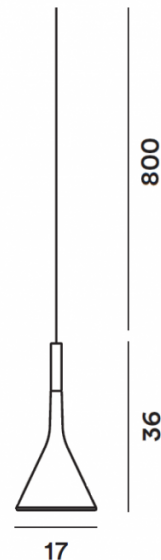

**FOSCARINI**

**Foscarini Aplomb Outdoor LED  
Pendant**

LA5622

SOURCE: <https://www.davidvillagelighting.co.uk/product/Foscarini-Aplomb-Outdoor-LED-Pendant/19370>

**PRODUCT DESCRIPTION**

**Designer:** Paolo Lucidi & Luca Pevere

**PRODUCT SPECIFICATION**

- Light Source:** 8W, 2700K, 635 lumens
- IP Code:** 44
- Dimming:** Dimmable via Triac dimming
- Dimensions:** Ø17cm shade  
36cm shade height  
800cm drop

**For all sales and technical enquiries, please contact:**