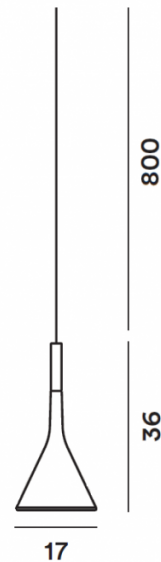

**FOSCARINI**

**Foscarini Aplomb Outdoor LED  
Pendant**

LA5622

SOURCE: <https://www.davidvillagelighting.co.uk/product/Foscarini-Aplomb-Outdoor-LED-Pendant/19370>

**PRODUCT DESCRIPTION**

**Designer:** Paolo Lucidi & Luca Pevere

**PRODUCT SPECIFICATION**

- Light Source:** 8W, 2700K, 635 lumens
- IP Code:** 44
- Dimming:** Dimmable via Triac dimming
- Dimensions:** Ø17cm shade  
36cm shade height  
800cm drop

**For all sales and technical enquiries, please contact:**