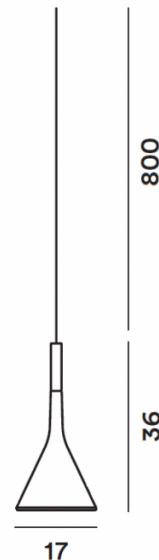

FOSCARINI

**Foscarini Aplomb Outdoor LED
Pendant**

LA5622

SOURCE: <https://www.davidvillagelighting.co.uk/product/Foscarini-Aplomb-Outdoor-LED-Pendant/19370>

PRODUCT DESCRIPTION

Designer: Paolo Lucidi & Luca Pevere

PRODUCT SPECIFICATION

- Light Source:** 8W, 2700K, 635 lumens
- IP Code:** 44
- Dimming:** Dimmable via Triac dimming
- Dimensions:** Ø17cm shade
36cm shade height
800cm drop

For all sales and technical enquiries, please contact: