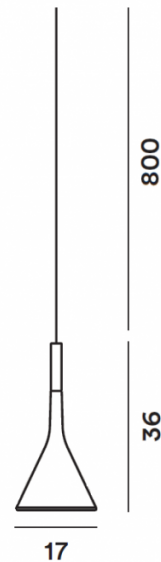

FOSCARINI

**Foscarini Aplomb Outdoor LED
Pendant**

LA5622

SOURCE: <https://www.davidvillagelighting.co.uk/product/Foscarini-Aplomb-Outdoor-LED-Pendant/19370>

PRODUCT DESCRIPTION

Designer: Paolo Lucidi & Luca Pevere

PRODUCT SPECIFICATION

- Light Source:** 8W, 2700K, 635 lumens
- IP Code:** 44
- Dimming:** Dimmable via Triac dimming
- Dimensions:** Ø17cm shade
36cm shade height
800cm drop

For all sales and technical enquiries, please contact: