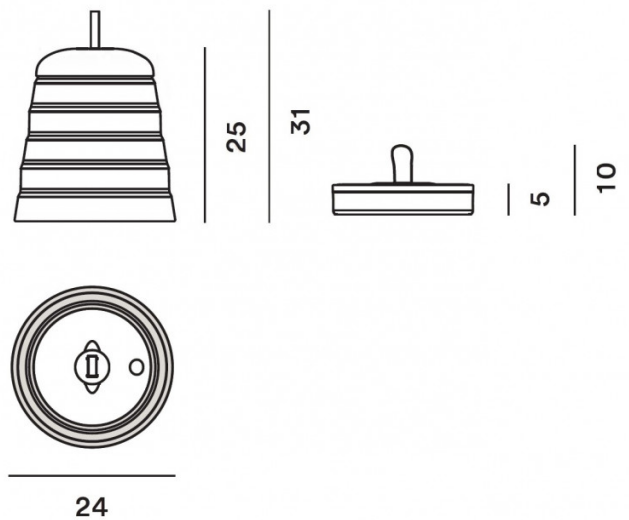

FOSCARINI

**Foscarini Cri Cri LED Portable
Lamp**

LA5621

SOURCE: <https://www.davidvillagelighting.co.uk/product/Foscarini-Cri-Cri-LED-Portable-Lamp/19369>

PRODUCT DESCRIPTION

Designer: Studio Natural

**Foscarini Cri Cri LED Portable
Lamp**

The Foscarini Cri Cri LED portable lamp is a playful, whimsical light that is made for both indoor and outdoor use, designed by Studio Natural. The lamp has an integrated LED light source and battery which allows you to recharge using a USB charger to get a maximum of 10 hours of life when on the highest power. Thanks to its IP65 rating, the Cri Cri can be used in both indoor and outdoor settings and can be carried anywhere you want, whether hiking through the woods, to use in your own garden or when camping under the stars.

PRODUCT SPECIFICATION

- Light Source:** 2.4W, 2700K, 325 Lumens
- IP Code:** 65
- Dimming:** Integrated dimmer on the product.
- Dimensions:** Ø24cm
Height: 31cm

For all sales and technical enquiries, please contact: