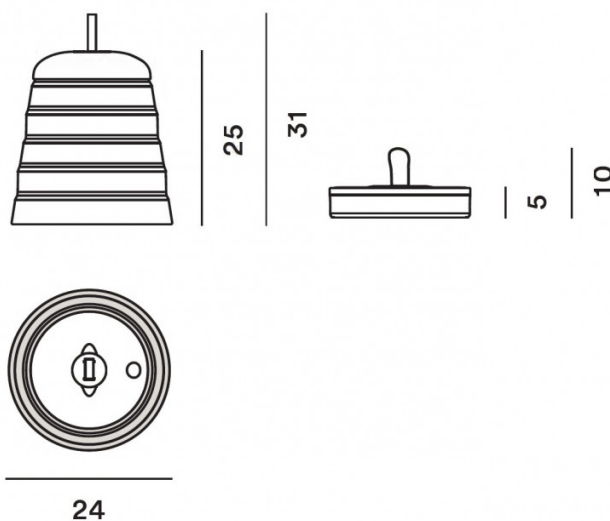

**Foscarini Cri Cri LED Portable  
Lamp**

The Foscarini Cri Cri LED portable lamp is a playful, whimsical light that is made for both indoor and outdoor use, designed by Studio Natural. The lamp has an integrated LED light source and battery which allows you to recharge using a USB charger to get a maximum of 10 hours of life when on the highest power. Thanks to its IP65 rating, the Cri Cri can be used in both indoor and outdoor settings and can be carried anywhere you want, whether hiking through the woods, to use in your own garden or when camping under the stars.

**PRODUCT SPECIFICATION**

- Light Source:** 2.4W, 2700K, 325 Lumens
- IP Code:** 65
- Dimming:** Integrated dimmer on the product.
- Dimensions:** Ø24cm  
Height: 31cm

**For all sales and technical enquiries, please contact:**