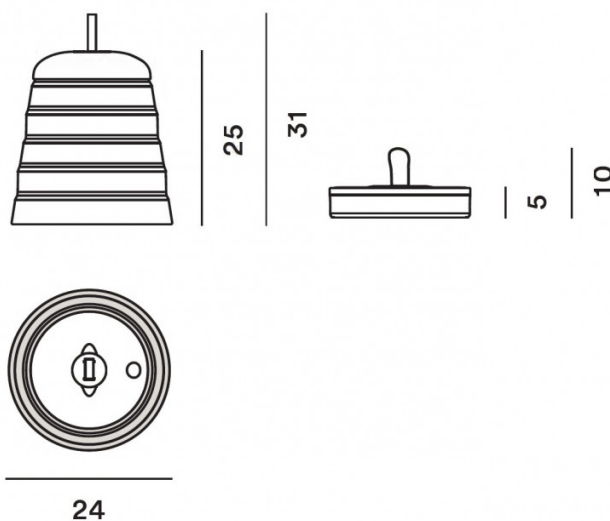

FOSCARINI

**Foscarini Cri Cri LED Portable
Lamp**

LA5621

SOURCE: <https://www.davidvillagelighting.co.uk/product/Foscarini-Cri-Cri-LED-Portable-Lamp/19369>

PRODUCT DESCRIPTION

Designer: Studio Natural

**Foscarini Cri Cri LED Portable
Lamp**

The Foscarini Cri Cri LED portable lamp is a playful, whimsical light that is made for both indoor and outdoor use, designed by Studio Natural. The lamp has an integrated LED light source and battery which allows you to recharge using a USB charger to get a maximum of 10 hours of life when on the highest power. Thanks to its IP65 rating, the Cri Cri can be used in both indoor and outdoor settings and can be carried anywhere you want, whether hiking through the woods, to use in your own garden or when camping under the stars.

PRODUCT SPECIFICATION

- Light Source:** 2.4W, 2700K, 325 Lumens
- IP Code:** 65
- Dimming:** Integrated dimmer on the product.
- Dimensions:** Ø24cm
Height: 31cm

For all sales and technical enquiries, please contact: