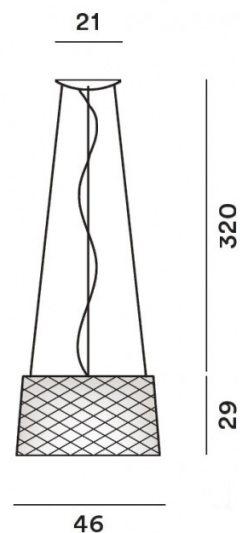

**FOSCARINI**

**Foscarini Twiggy Grid LED  
Pendant**

LA5619/S

SOURCE: <https://www.davidvillagelighting.co.uk/product/Foscarini-Twiggy-Grid-LED-Pendant/19365>

**PRODUCT DESCRIPTION**

Designer: Marc Sadler

**Foscarini Twiggy Grid LED  
Pendant Light**

The Twiggy Grid pendant light is a linear design combined with the strong flexibility which characterises the formal elegance and sophistication of the [Foscarini Twiggy collection](#). Emitting a downward, diffused light this pendant works wonderfully hanging over tables, providing a functional and needed illumination.

**PRODUCT SPECIFICATION**

- Light Source:** 31W, 2700K, 2010 Lumens
- IP Code:** 44-65
- Dimming:** Dimmable via mains phase dimming.
- Dimensions:** Shade: Ø46cm  
Shade Height: 29cm  
Ceiling Rose: Ø21cm  
Cable Length: 320cm