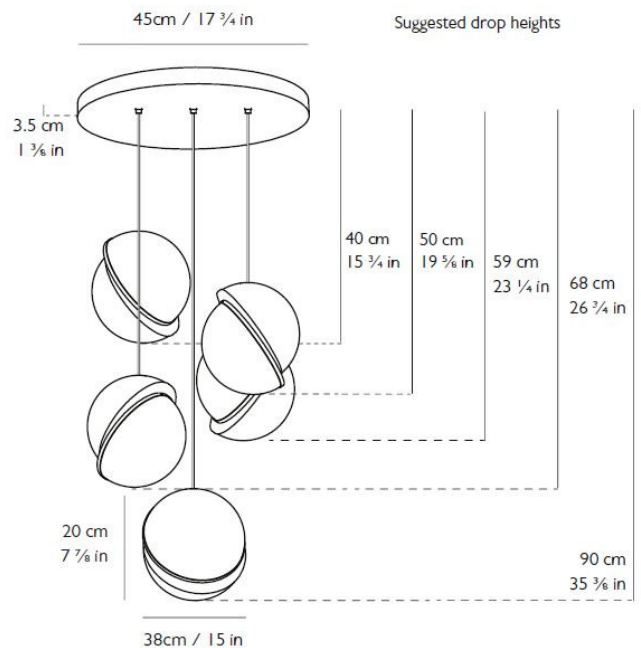

LEE BROOM

Lee Broom Mini Crescent 5 Piece Chandelier

LA5055/5

SOURCE: <https://www.davidvillagelighting.co.uk/product/Lee-Broom-Mini-Crescent-5-Piece-Chandelier/19358>

PRODUCT DESCRIPTION

Designer: Lee Broom

Lee Broom Crescent Mini 5 Chandelier

A larger alternative to the [Crescent 3 Piece](#), the Lee Broom Mini 5 Chandelier consists of five illuminated spheres that are sliced asymmetrically in half to reveal a crescent-shaped brushed brass fascia. The Crescent Mini 5 Chandelier boasts an art deco-style structure, with brushed brass detailing and opal acrylic diffusers.

PRODUCT SPECIFICATION

- Light Source:** 5 x Max 6.3W LED E27 (included)
- IP Code:** 20
- Dimming:** Dimmable via mains phase dimming.
- Dimensions:** Diffuser Height: 20cm
Ceiling Canopy: Ø45cm
Maximum Cable Length: 300cm