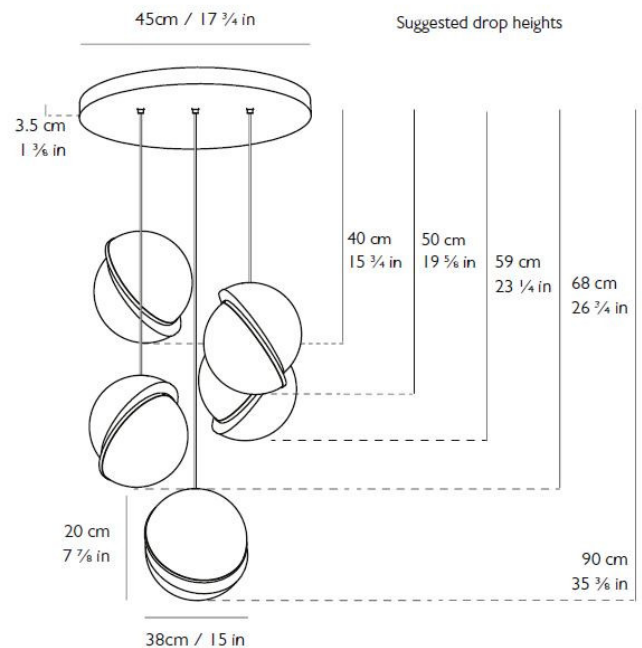

LEE BROOM

Lee Broom Mini Crescent 5 Piece Chandelier

LA5055/5

SOURCE: <https://www.davidvillagelighting.co.uk/product/Lee-Broom-Mini-Crescent-5-Piece-Chandelier/19358>

PRODUCT DESCRIPTION

Designer: Lee Broom

Lee Broom Crescent Mini 5 Chandelier

A larger alternative to the [Crescent 3 Piece](#), the Lee Broom Mini 5 Chandelier consists of five illuminated spheres that are sliced asymmetrically in half to reveal a crescent-shaped brushed brass fascia. The Crescent Mini 5 Chandelier boasts an art deco-style structure, with brushed brass detailing and opal acrylic diffusers.

PRODUCT SPECIFICATION

- Light Source:** 5 x Max 6.3W LED E27 (included)
- IP Code:** 20
- Dimming:** Dimmable via mains phase dimming.
- Dimensions:** Diffuser Height: 20cm
Ceiling Canopy: Ø45cm
Maximum Cable Length: 300cm