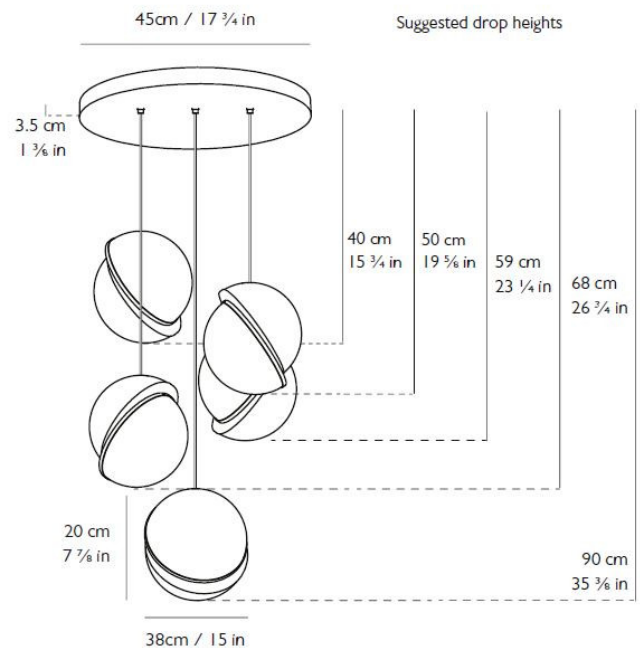

### Lee Broom Crescent Mini 5 Chandelier

A larger alternative to the [Crescent 3 Piece](#), the Lee Broom Mini 5 Chandelier consists of five illuminated spheres that are sliced asymmetrically in half to reveal a crescent-shaped brushed brass fascia. The Crescent Mini 5 Chandelier boasts an art deco-style structure, with brushed brass detailing and opal acrylic diffusers.

## PRODUCT SPECIFICATION

**Light Source:** 5 x Max 6.3W LED E27 (included)

**IP Code:** 20

**Dimming:** Dimmable via mains phase dimming.

**Dimensions:** Diffuser Height: 20cm  
Ceiling Canopy: Ø45cm  
Maximum Cable Length: 300cm