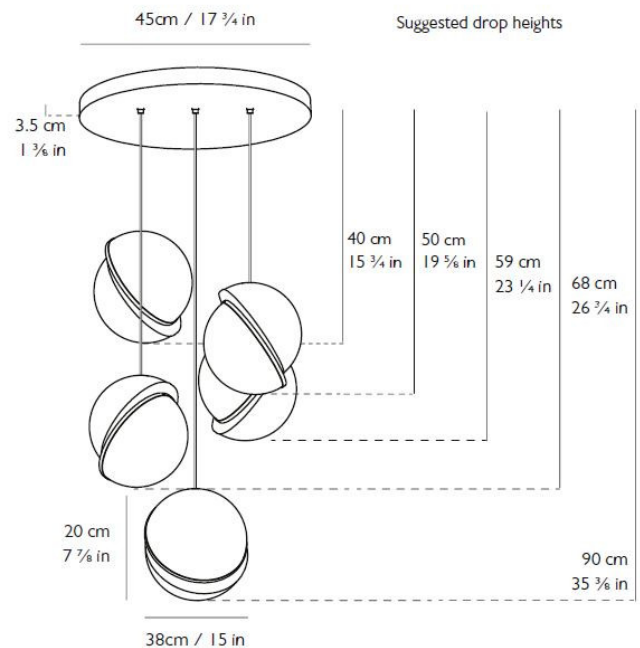

LEE BROOM

Lee Broom Mini Crescent 5 Piece Chandelier

LA5055/5

SOURCE: <https://www.davidvillagelighting.co.uk/product/Lee-Broom-Mini-Crescent-5-Piece-Chandelier/19358>

PRODUCT DESCRIPTION

Designer: Lee Broom

Lee Broom Crescent Mini 5 Chandelier

A larger alternative to the [Crescent 3 Piece](#), the Lee Broom Mini 5 Chandelier consists of five illuminated spheres that are sliced asymmetrically in half to reveal a crescent-shaped brushed brass fascia. The Crescent Mini 5 Chandelier boasts an art deco-style structure, with brushed brass detailing and opal acrylic diffusers.

PRODUCT SPECIFICATION

- Light Source:** 5 x Max 6.3W LED E27 (included)
- IP Code:** 20
- Dimming:** Dimmable via mains phase dimming.
- Dimensions:** Diffuser Height: 20cm
Ceiling Canopy: Ø45cm
Maximum Cable Length: 300cm