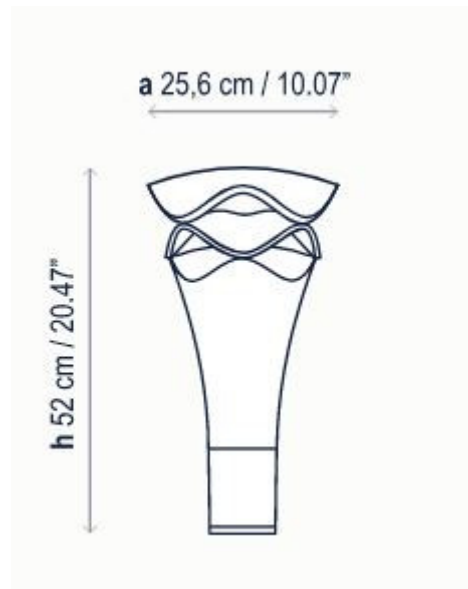

Bover Cornet B/52 LED Bollard

LA5606/B3

SOURCE: <https://www.davidvillagelighting.co.uk/product/Bover-Cornet-B52-LED-Bollard/19346>

PRODUCT DESCRIPTION

Designer: Alex Fernandez Camps

Bover Cornet B/52 LED Bollard

Designed by Alex Fernandez Camps for Bover, the Cornet B/52 LED Bollard is a perfect solution for illuminating your outdoor areas. The B/52 is heavily inspired by nature, boasting curved lines and an organic design. The decoration on the lamp head resembles crashing waves in the ocean, which are flooded with light when the LED light source is turned on. Although even when turned off, the Bover Cornet B/52 makes a statement.

The second largest lamp in the Cornet collection, the B/52 grants more versatility in terms of usage than its smaller counterpart. The B/52 spreads a larger beam of light without being too dominant in your space. This bollard is a great lighting solution for private gardens, public walkways, public parks and even by a public or residential pool. Thanks to the durable materials and IP66 rating, the Cornet B/52 is highly weather resistant.

PRODUCT SPECIFICATION

- Light Source:** 8W, 2700K, 860 Lumens
- IP Code:** 66
- Dimming:** Dimmable via Triac dimming.
- Dimensions:** Height: 52cm
Width: 25.6cm
Base: Ø9.2cm

For all sales and technical enquiries, please contact: