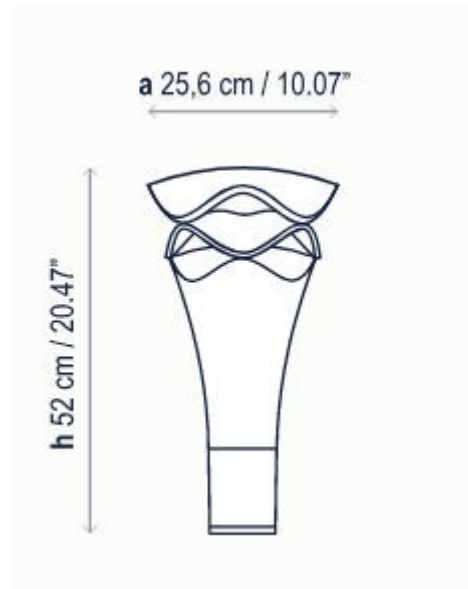

Bover Cornet B/52 LED Bollard

LA5606/B3

SOURCE: <https://www.davidvillagelighting.co.uk/product/Bover-Cornet-B52-LED-Bollard/19346>

PRODUCT DESCRIPTION

Designer: Alex Fernandez Camps

Bover Cornet B/52 LED Bollard

The second largest lamp in the Cornet collection, the B/52 grants more versatility in terms of usage than its smaller counterpart. The B/52 spreads a larger beam of light without being too dominant in your space. This bollard is a great lighting solution for private gardens, public walkways, public parks and even by a public or residential pool. Thanks to the durable materials and IP66 rating, the Cornet B/52 is highly weather resistant.

PRODUCT SPECIFICATION

Light Source: 8W, 2700K, 860 Lumens

IP Code: 66

Dimming: Dimmable via Triac dimming.

Dimensions: Height: 52cm
Width: 25.6cm
Base: Ø9.2cm

For all sales and technical enquiries, please contact: