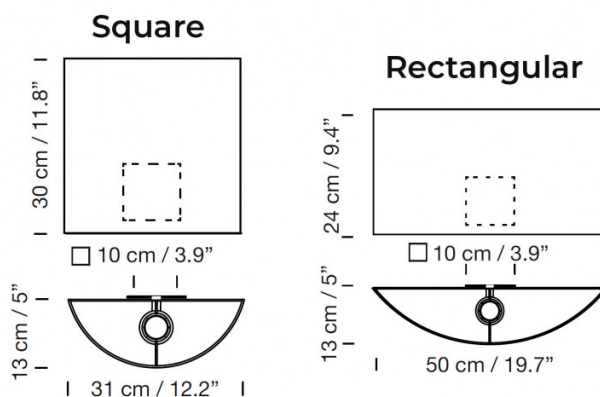

PRODUCT SPECIFICATION

Light Source: 1 x Max 4.5W E27 LED (included)

IP Code: 20

Dimming: Dimmable via mains phase dimming.

Dimensions: **Square:**

Height: 30cm

Width: 31cm

Depth: 13cm

Rectangular:

Height: 24cm

Width: 50cm

Depth: 13cm

For all sales and technical enquiries, please contact:

+44 (0)114 263 4266

info@davidvillagelighting.co.uk

www.davidvillagelighting.co.uk