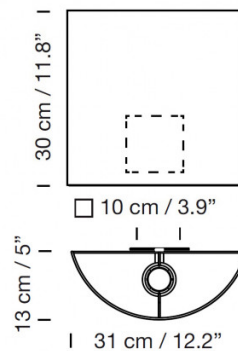

PRODUCT SPECIFICATION

Light Source: 1 x Max 4.5W E27 LED (included)

IP Code: 20

Dimming: Dimmable via mains phase dimming.

Dimensions: **Square:**

Height: 30cm

Width: 31cm

Depth: 13cm

Rectangular:

Height: 24cm

Width: 50cm

Depth: 13cm

Square

Rectangular

For all sales and technical enquiries, please contact:

+44 (0)114 263 4266