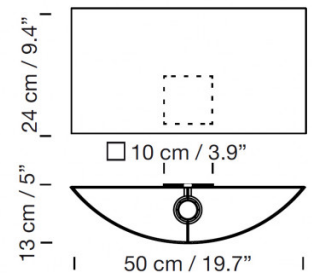

PRODUCT SPECIFICATION

Light Source: 1 x Max 4.5W E27 LED (included)

IP Code: 20

Dimming: Dimmable via mains phase dimming.

Dimensions: **Square:**

Height: 30cm

Width: 31cm

Depth: 13cm

Rectangular:

Height: 24cm

Width: 50cm

Depth: 13cm

Square

Rectangular

For all sales and technical enquiries, please contact:

+44 (0)114 263 4266