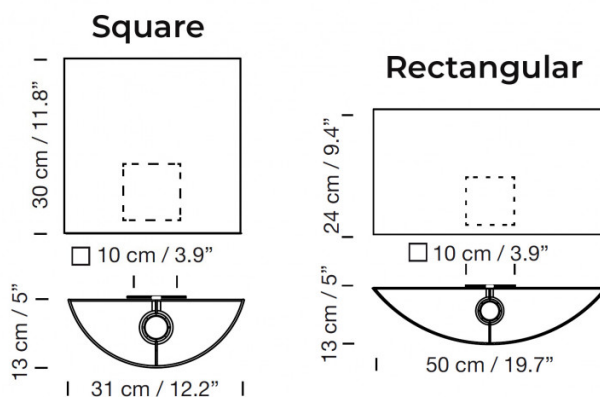

## PRODUCT SPECIFICATION

**Light Source:** 1 x Max 4.5W E27 LED (included)

**IP Code:** 20

**Dimming:** Dimmable via mains phase dimming.

**Dimensions:** **Square:**

Height: 30cm

Width: 31cm

Depth: 13cm

**Rectangular:**

Height: 24cm

Width: 50cm

Depth: 13cm

**For all sales and technical enquiries, please contact:**

+44 (0)114 263 4266

info@davidvillagelighting.co.uk

www.davidvillagelighting.co.uk