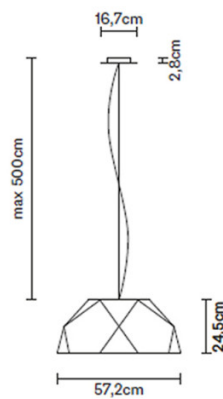

PRODUCT SPECIFICATION

Light Source: 5 x Max 18W E27 LED (excluded)

IP Code: 20

Dimming: Dimmable via mains phase dimming.

Dimensions: Small:
 Ø57.2cm
 Shade Height: 24.5cm
 Ceiling Canopy: Ø16.7cm

Medium:
 Ø115cm
 Shade Height: 49cm
 Ceiling Canopy: Ø23.8cm

Maximum Drop Height: 500cm

Small:

Medium:

For all sales and technical enquiries, please contact:

+44 (0)114 263 4266

info@davidvillagelighting.co.uk

www.davidvillagelighting.co.uk