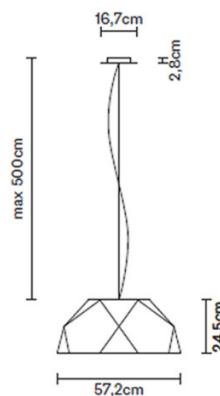

PRODUCT SPECIFICATION

Light Source: 5 x Max 18W E27 LED (excluded)

IP Code: 20

Dimming: Dimmable via mains phase dimming.

Dimensions: Small:
 Ø57.2cm
 Shade Height: 24.5cm
 Ceiling Canopy: Ø16.7cm

Medium:
 Ø115cm
 Shade Height: 49cm
 Ceiling Canopy: Ø23.8cm

Maximum Drop Height: 500cm

Small:

Medium:

For all sales and technical enquiries, please contact:

+44 (0)114 263 4266

info@davidvillagelighting.co.uk

www.davidvillagelighting.co.uk