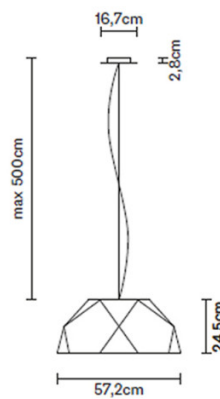

PRODUCT SPECIFICATION

Light Source: 5 x Max 18W E27 LED (excluded)

IP Code: 20

Dimming: Dimmable via mains phase dimming.

Dimensions: Small:
Ø57.2cm
Shade Height: 24.5cm
Ceiling Canopy: Ø16.7cm

Medium:
Ø115cm
Shade Height: 49cm
Ceiling Canopy: Ø23.8cm

Maximum Drop Height: 500cm

Small:

Medium: