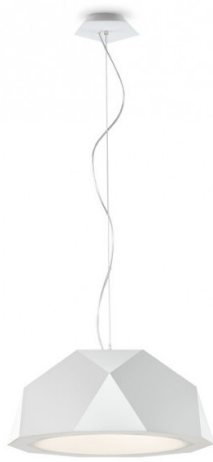

Fabbian Fabbian Crio Pendant

LA5603

SOURCE: <https://www.davidvillagelighting.co.uk/product/Fabbian-Crio-Pendant/19334>

PRODUCT DESCRIPTION

Designer: Gio Minelli

Fabbian Crio Pendant

The Fabbian Crio Pendant is a modern and sophisticated design by Gio Minelli. It is the result of his time studying polyhedrons as well as the process of working with aluminium sheets. The geometric pendant light is available with either an aluminium body and white finish or a darkened wood structure and finish, it is also available in two sizes.

The Crio Pendant also features a PMMA diffuser which helps to disperse the functional downlight into an even and glare-free illumination. For this reason, the Fabbian Crio is an excellent choice for kitchens, dining rooms, above workspaces, entryways and even in larger commercial areas. It is a beautiful addition to lobbies, shared offices, restaurants and bars. Crio can be displayed individually or clustered together with varying sizes to create a more dramatic installation.

PRODUCT SPECIFICATION

Light Source: 5 x Max 18W E27 LED (excluded)

IP Code: 20

Dimming: Dimmable via mains phase dimming.

Dimensions: Small:
 Ø57.2cm
 Shade Height: 24.5cm
 Ceiling Canopy: Ø16.7cm

Medium:
 Ø115cm
 Shade Height: 49cm
 Ceiling Canopy: Ø23.8cm