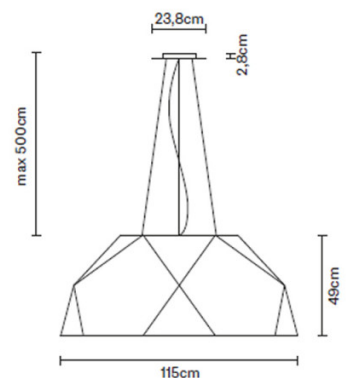

PRODUCT SPECIFICATION

Light Source: 5 x Max 18W E27 LED (excluded)

IP Code: 20

Dimming: Dimmable via mains phase dimming.

Dimensions: Small:
 Ø57.2cm
 Shade Height: 24.5cm
 Ceiling Canopy: Ø16.7cm

Medium:
 Ø115cm
 Shade Height: 49cm
 Ceiling Canopy: Ø23.8cm

Maximum Drop Height: 500cm

Small:

Medium:

For all sales and technical enquiries, please contact:

+44 (0)114 263 4266

info@davidvillagelighting.co.uk

www.davidvillagelighting.co.uk