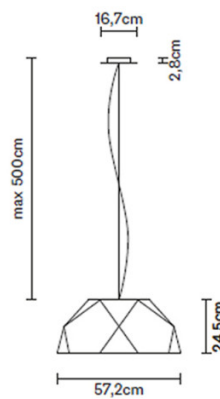

## PRODUCT SPECIFICATION

**Light Source:** 5 x Max 18W E27 LED (excluded)

**IP Code:** 20

**Dimming:** Dimmable via mains phase dimming.

**Dimensions: Small:**  
 Ø57.2cm  
 Shade Height: 24.5cm  
 Ceiling Canopy: Ø16.7cm

**Medium:**  
 Ø115cm  
 Shade Height: 49cm  
 Ceiling Canopy: Ø23.8cm

Maximum Drop Height: 500cm

Small:

Medium:

**For all sales and technical enquiries, please contact:**

+44 (0)114 263 4266

[info@davidvillagelighting.co.uk](mailto:info@davidvillagelighting.co.uk)