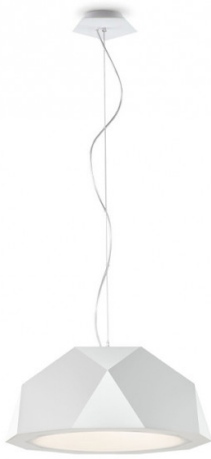

# Fabbian Fabbian Crio Pendant

LA5603

SOURCE: <https://www.davidvillagelighting.co.uk/product/Fabbian-Crio-Pendant/19334>

## PRODUCT DESCRIPTION

Designer: Gio Minelli

### Fabbian Crio Pendant

The Fabbian Crio Pendant is a modern and sophisticated design by Gio Minelli. It is the result of his time studying polyhedrons as well as the process of working with aluminium sheets. The geometric pendant light is available with either an aluminium body and white finish or a darkened wood structure and finish, it is also available in two sizes.

The Crio Pendant also features a PMMA diffuser which helps to disperse the functional downlight into an even and glare-free illumination. For this reason, the Fabbian Crio is an excellent choice for kitchens, dining rooms, above workspaces, entryways and even in larger commercial areas. It is a beautiful addition to lobbies, shared offices, restaurants and bars. Crio can be displayed individually or clustered together with varying sizes to create a more dramatic installation.