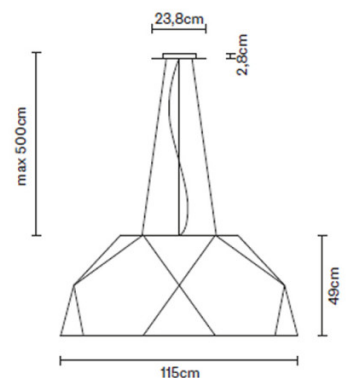

## PRODUCT SPECIFICATION

**Light Source:** 5 x Max 18W E27 LED (excluded)

**IP Code:** 20

**Dimming:** Dimmable via mains phase dimming.

**Dimensions: Small:**  
 Ø57.2cm  
 Shade Height: 24.5cm  
 Ceiling Canopy: Ø16.7cm

**Medium:**  
 Ø115cm  
 Shade Height: 49cm  
 Ceiling Canopy: Ø23.8cm

Maximum Drop Height: 500cm

Small:

Medium:

**For all sales and technical enquiries, please contact:**

+44 (0)114 263 4266

[info@davidvillagelighting.co.uk](mailto:info@davidvillagelighting.co.uk)