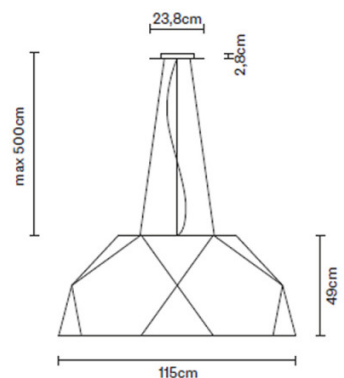

PRODUCT SPECIFICATION

Light Source: 5 x Max 18W E27 LED (excluded)

IP Code: 20

Dimming: Dimmable via mains phase dimming.

Dimensions: Small:
 Ø57.2cm
 Shade Height: 24.5cm
 Ceiling Canopy: Ø16.7cm

Medium:
 Ø115cm
 Shade Height: 49cm
 Ceiling Canopy: Ø23.8cm

Maximum Drop Height: 500cm

Small:

Medium:

For all sales and technical enquiries, please contact:

+44 (0)114 263 4266

info@davidvillagelighting.co.uk

www.davidvillagelighting.co.uk