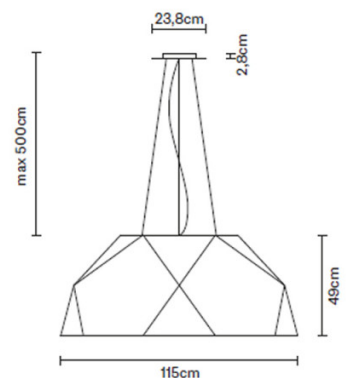

## PRODUCT SPECIFICATION

**Light Source:** 5 x Max 18W E27 LED (excluded)

**IP Code:** 20

**Dimming:** Dimmable via mains phase dimming.

**Dimensions: Small:**

Ø57.2cm

Shade Height: 24.5cm

Ceiling Canopy: Ø16.7cm

**Medium:**

Ø115cm

Shade Height: 49cm

Ceiling Canopy: Ø23.8cm

Maximum Drop Height: 500cm

Small:

Medium:

For all sales and technical enquiries, please contact: