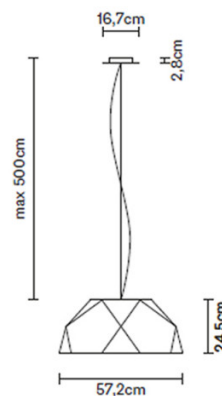

## PRODUCT SPECIFICATION

**Light Source:** 5 x Max 18W E27 LED (excluded)

**IP Code:** 20

**Dimming:** Dimmable via mains phase dimming.

**Dimensions: Small:**

Ø57.2cm

Shade Height: 24.5cm

Ceiling Canopy: Ø16.7cm

**Medium:**

Ø115cm

Shade Height: 49cm

Ceiling Canopy: Ø23.8cm

Maximum Drop Height: 500cm

Small:

Medium:

For all sales and technical enquiries, please contact: