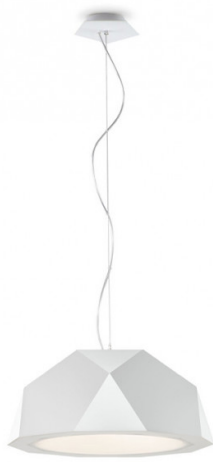

# Fabbian Fabbian Crio Pendant

LA5603

SOURCE: <https://www.davidvillagelighting.co.uk/product/Fabbian-Crio-Pendant/19334>

## PRODUCT DESCRIPTION

Designer: Gio Minelli

### Fabbian Crio Pendant

The Fabbian Crio Pendant is a modern and sophisticated design by Gio Minelli. It is the result of his time studying polyhedrons as well as the process of working with aluminium sheets. The geometric pendant light is available with either an aluminium body and white finish or a darkened wood structure and finish, it is also available in two sizes.

The Crio Pendant also features a PMMA diffuser which helps to disperse the functional downlight into an even and glare-free illumination. For this reason, the Fabbian Crio is an excellent choice for kitchens, dining rooms, above workspaces, entryways and even in larger commercial areas. It is a beautiful addition to lobbies, shared offices, restaurants and bars. Crio can be displayed individually or clustered together with varying sizes to create a more dramatic installation.