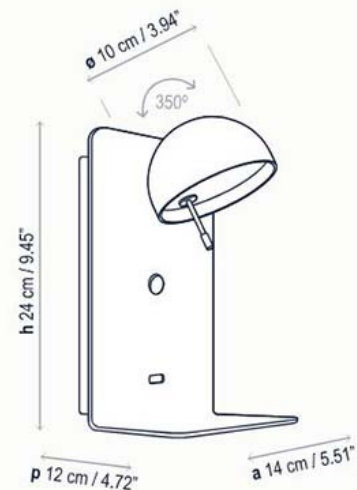

Bover Beddy A/02 LED Wall Light

LA5583/2

SOURCE: <https://www.davidvillagelighting.co.uk/product/Bover-Beddy-A02-LED-Wall-Light/19330>

PRODUCT DESCRIPTION

Designer: Danos Salgados

Bover Beddy A/02 LED Wall Light

Designed by Danos Salgados, the Bover Beddy A/02 LED Wall Light is an evolution of the A/01. Still featuring the sleek and minimalistic design and slender frame, but with a built in shelf and USB port to further enhance the functionality. The built in shelf can hold up to 2kgs, making it a perfect spot to rest your phone, especially with the USB port which can charge your electronics whilst the lamp is in use. Salgados understands the important of functionality and ensures that every feature of his designs provides a function.

The Beddy A/02 is a beautiful addition to minimalistic spaces and can reach its full potential next to your bed, the adjustable shade provides a directional light, whilst the integrated LED ensures a warm light diffusion - overall making the A/02 an exceptional reading lamp. The adjustable shade can be manoeuvred via the built in handle attached to the diffuser.

PRODUCT SPECIFICATION

Light Source: 4.2W, 2700K, 475 lumens

IP Code: 20

Dimming: Integrated on/off switch on the product.

Dimensions: Shade: Ø10cm
Height: 24cm
Depth: 12cm
Width: 14cm

For all sales and technical enquiries, please contact: