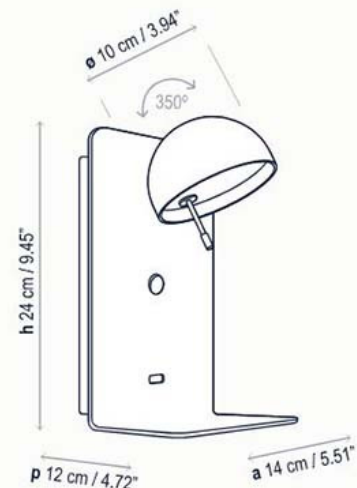

Bover Beddy A/02 LED Wall Light

LA5583/2

SOURCE: <https://www.davidvillagelighting.co.uk/product/Bover-Beddy-A02-LED-Wall-Light/19330>

PRODUCT DESCRIPTION

Designer: Danos Salgados

Bover Beddy A/02 LED Wall Light

Designed by Danos Salgados, the Bover Beddy A/02 LED Wall Light is an evolution of the A/01. Still featuring the sleek and minimalistic design and slender frame, but with a built in shelf and USB port to further enhance the functionality. The built in shelf can hold up to 2kgs, making it a perfect spot to rest your phone, especially with the USB port which can charge your electronics whilst the lamp is in use. Salgados understands the important of functionality and ensures that every feature of his designs provides a function.

The Beddy A/02 is a beautiful addition to minimalistic spaces and can reach its full potential next to your bed, the adjustable shade provides a directional light, whilst the integrated LED ensures a warm light diffusion - overall making the A/02 an exceptional reading lamp. The adjustable shade can be manoeuvred via the built in handle attached to the diffuser.

PRODUCT SPECIFICATION

Light Source: 4.2W, 2700K, 475 lumens

IP Code: 20

Dimming: Integrated on/off switch on the product.

Dimensions: Shade: Ø10cm
Height: 24cm
Depth: 12cm
Width: 14cm

For all sales and technical enquiries, please contact: