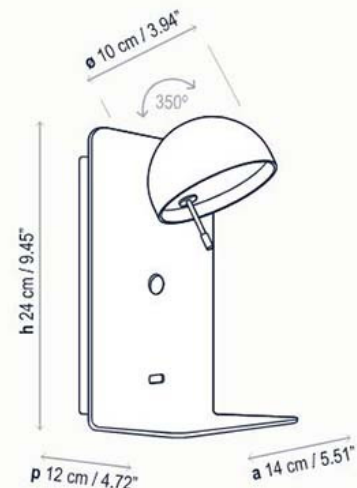

### Bover Beddy A/02 LED Wall Light

Designed by Danos Salgados, the Bover Beddy A/02 LED Wall Light is an evolution of the A/01. Still featuring the sleek and minimalistic design and slender frame, but with a built in shelf and USB port to further enhance the functionality. The built in shelf can hold up to 2kgs, making it a perfect spot to rest your phone, especially with the USB port which can charge your electronics whilst the lamp is in use. Salgados understands the important of functionality and ensures that every feature of his designs provides a function.

The Beddy A/02 is a beautiful addition to minimalistic spaces and can reach its full potential next to your bed, the adjustable shade provides a directional light, whilst the integrated LED ensures a warm light diffusion - overall making the A/02 an exceptional reading lamp. The adjustable shade can be manoeuvred via the built in handle attached to the diffuser.

## PRODUCT SPECIFICATION

**Light Source:** 4.2W, 2700K, 475 lumens

**IP Code:** 20

**Dimming:** Integrated on/off switch on the product.

**Dimensions:** Shade: Ø10cm  
Height: 24cm  
Depth: 12cm  
Width: 14cm