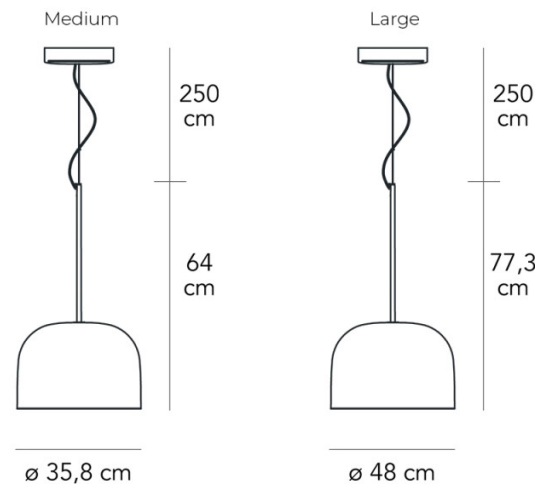

## PRODUCT SPECIFICATION

**Light Source:** Medium: 40W, 2700K, 4500 Lumens  
Large: 60W, 2700K, 6600 Lumens

**IP Code:** 20

**Dimming:** Dimmable via mains phase dimming.

**Dimensions: Medium:**  
Height: 64cm  
Width: 35.8cm

**Large:**  
Height: 77.3cm  
Width: 48cm

Cable length: 250cm

**For all sales and technical enquiries, please contact:**

+44 (0)114 263 4266

[info@davidvillagelighting.co.uk](mailto:info@davidvillagelighting.co.uk)