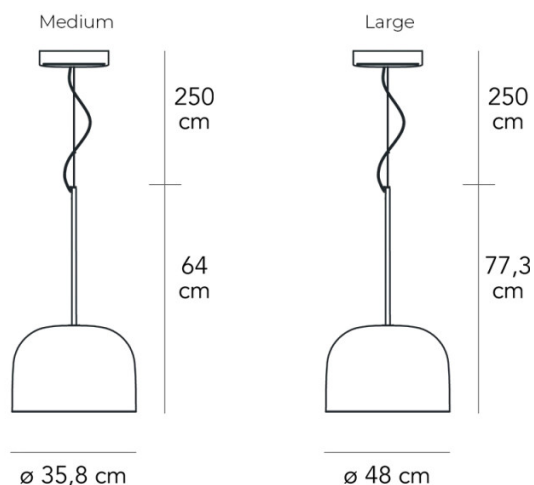

PRODUCT SPECIFICATION

Light Source: Medium: 40W, 2700K, 4500 Lumens
Large: 60W, 2700K, 6600 Lumens

IP Code: 20

Dimming: Dimmable via mains phase dimming.

Dimensions: Medium:
Height: 64cm
Width: 35.8cm

Large:
Height: 77.3cm
Width: 48cm

Cable length: 250cm