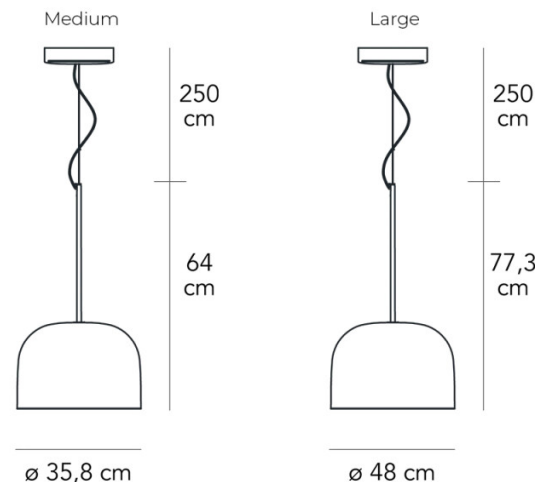

PRODUCT SPECIFICATION

Light Source: Medium: 40W, 2700K, 4500 Lumens
Large: 60W, 2700K, 6600 Lumens

IP Code: 20

Dimming: Dimmable via mains phase dimming.

Dimensions: Medium:
Height: 64cm
Width: 35.8cm

Large:
Height: 77.3cm
Width: 48cm

Cable length: 250cm