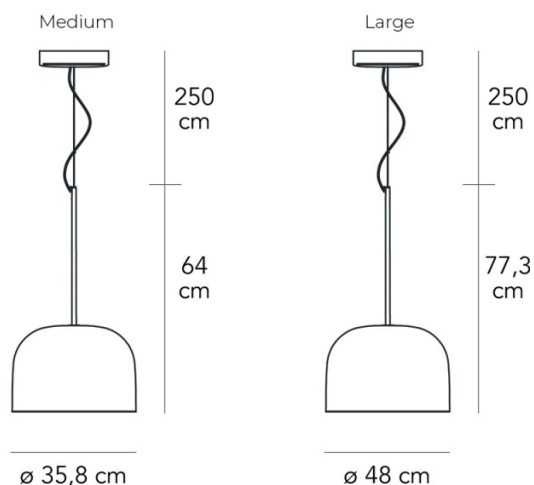

## PRODUCT SPECIFICATION

**Light Source:** Medium: 40W, 2700K, 4500 Lumens  
Large: 60W, 2700K, 6600 Lumens

**IP Code:** 20

**Dimming:** Dimmable via mains phase dimming.

**Dimensions: Medium:**  
Height: 64cm  
Width: 35.8cm

**Large:**  
Height: 77.3cm  
Width: 48cm

Cable length: 250cm

**For all sales and technical enquiries, please contact:**

+44 (0)114 263 4266

[info@davidvillagelighting.co.uk](mailto:info@davidvillagelighting.co.uk)