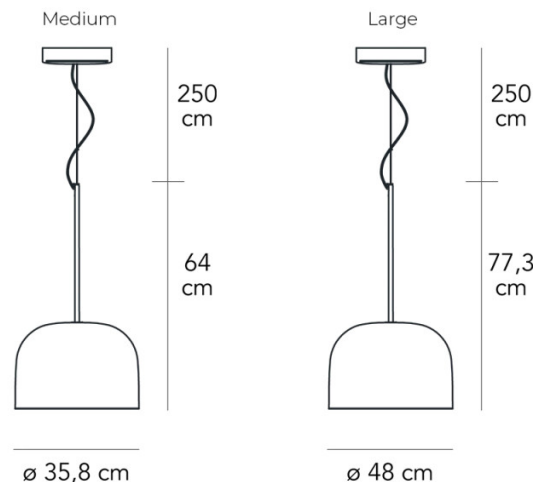

PRODUCT SPECIFICATION

Light Source: Medium: 40W, 2700K, 4500 Lumens
Large: 60W, 2700K, 6600 Lumens

IP Code: 20

Dimming: Dimmable via mains phase dimming.

Dimensions: Medium:
Height: 64cm
Width: 35.8cm

Large:
Height: 77.3cm
Width: 48cm

Cable length: 250cm