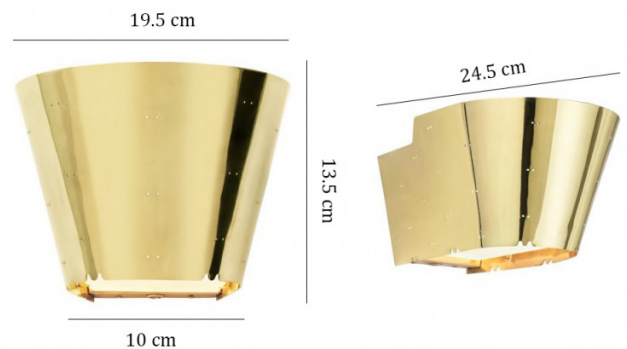

Gubi Tynell 9464 Wall Light

LA5592/W

SOURCE: <https://www.davidvillagelighting.co.uk/product/Gubi-Tynell-9464-Wall-Light/19326>

PRODUCT DESCRIPTION

Designer: Paavo Tynell

Gubi Tynell 9464 Wall Light

Designed in the mid 20th century by Paavo Tynell, the 9464 wall light has been brought back, adapted for the modern day by Gubi. The shade, made from polished brass, is both distinctive and elegant as the intriguing design showcases Tynell's trademark perforated dots that can be seen across his other works.

With a diffused indirectional light, this wall lamp is a simple and refined choice for home decoration, that particularly fits well in contemporary décor due to its timelessness and modernity. For a room truly inspired by Tynell, match the 9464 with other parts of his collection to create a symbiotic and seamless design scheme.

PRODUCT SPECIFICATION

Light Source: 1 x Max 77W E27 (Excluded)

IP Code: 20

Dimming: In-line on/off switch included on cable.

Dimensions: Length: 24.5cm
Width: 19.5cm
Height: 13.5cm

For all sales and technical enquiries, please contact: