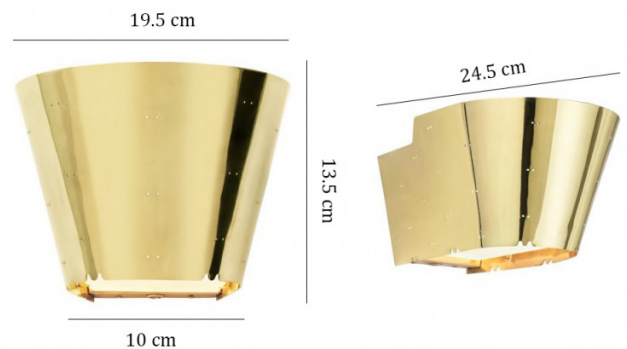

## PRODUCT SPECIFICATION

**Light Source:** 1 x Max 77W E27 (Excluded)

**IP Code:** 20

**Dimming:** In-line on/off switch included on cable.

**Dimensions:** Length: 24.5cm  
Width: 19.5cm  
Height: 13.5cm

**For all sales and technical enquiries, please contact:**