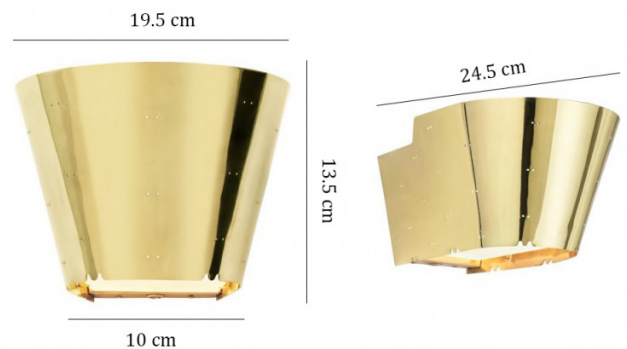

Gubi Tynell 9464 Wall Light

LA5592/W

SOURCE: <https://www.davidvillagelighting.co.uk/product/Gubi-Tynell-9464-Wall-Light/19326>

PRODUCT DESCRIPTION

Designer: Paavo Tynell

Tynell 9464 Wall Light by Gubi

Designed in the mid 20th century by Paavo Tynell, the 9464 wall light has been brought back to the modern eye by Gubi. The shade, made from polished brass, is both distinctive and elegant as the intriguing design showcases Tynell's trademark perforated dots that can be seen in other parts of his [Gubi collection](#). With a diffused indirectional light, this wall lamp is a simple and refined choice for home decoration, that particularly fits well in contemporary décor due to its timelessness and modernity.

For a room truly inspired by Tynell, match the 9464 with other parts of his collection to create a symbiotic and seamless design scheme.

PRODUCT SPECIFICATION

Light Source: 1 x max 77W E27 (excluded)

IP Code: 20

Dimming: In line on/off switch included on cable

Dimensions: 24.5cm length
19.5cm width
13.5cm height

For all sales and technical enquiries, please contact:

+44 (0)114 263 4266

info@davidvillagelighting.co.uk