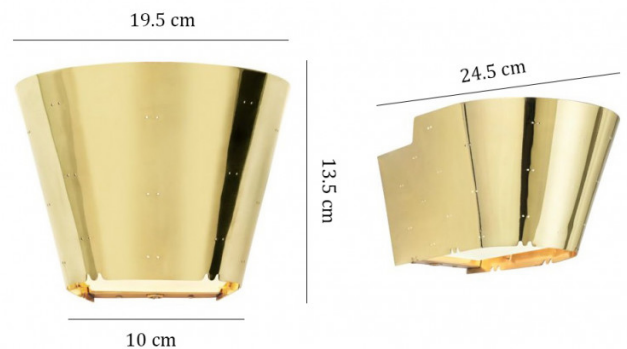

GUBI 

Gubi Tynell 9464 Wall Light

LA5592/W

SOURCE: <https://www.davidvillagelighting.co.uk/product/Gubi-Tynell-9464-Wall-Light/19326>

PRODUCT DESCRIPTION

Designer: Paavo Tynell

Gubi Tynell 9464 Wall Light

Designed in the mid 20th century by Paavo Tynell, the 9464 wall light has been brought back, adapted for the modern day by Gubi. The shade, made from polished brass, is both distinctive and elegant as the intriguing design showcases Tynell's trademark perforated dots that can be seen across his other works.

With a diffused indirectional light, this wall lamp is a simple and refined choice for home decoration, that particularly fits well in contemporary décor due to its timelessness and modernity. For a room truly inspired by Tynell, match the 9464 with other parts of his collection to create a symbiotic and seamless design scheme.

PRODUCT SPECIFICATION

Light Source: 1 x Max 77W E27 (Excluded)

IP Code: 20

Dimming: In-line on/off switch included on cable.

Dimensions: Length: 24.5cm
Width: 19.5cm
Height: 13.5cm

For all sales and technical enquiries, please contact: