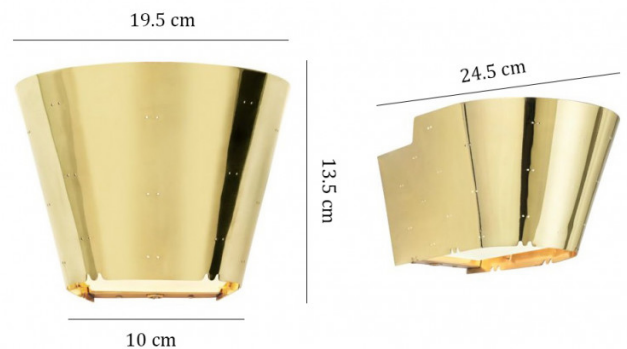

For all sales and technical enquiries, please contact:

+44 (0)114 263 4266

info@davidvillagelighting.co.uk

www.davidvillagelighting.co.uk