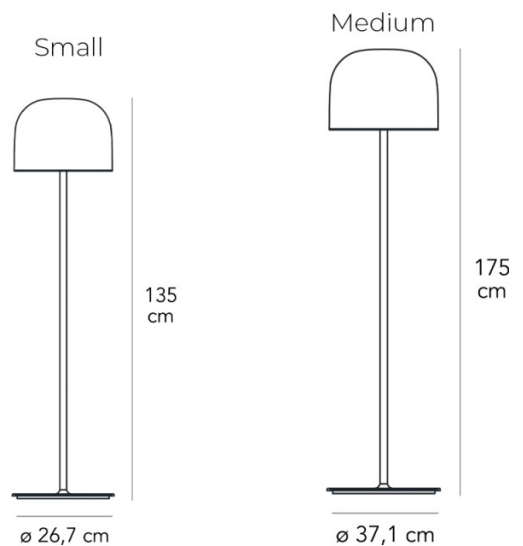

## PRODUCT SPECIFICATION

- Light Source: Small:**  
25W, 2700K, 2900 Lumens
- Large:**  
40W, 2700K, 4500 Lumens
- IP Code:** 20
- Dimming:** In-line dimmer included on cable
- Dimensions: Small:**  
Height: 135cm  
Width: 26.7cm
- Large:**  
Height: 175cm  
Width: 37.1cm