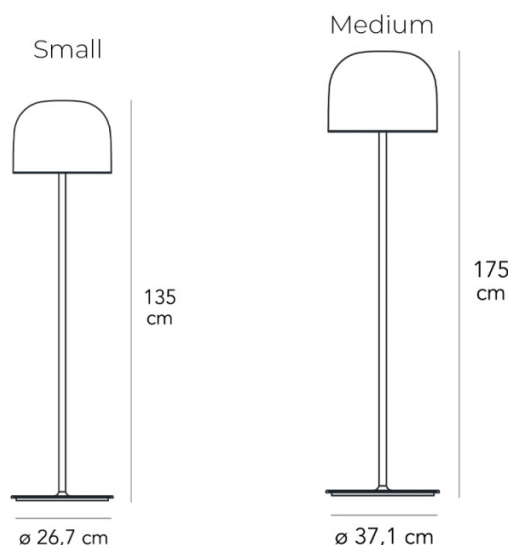

Fontana Arte Equatore LED Floor Lamp

LA5597

SOURCE: <https://www.davidvillagelighting.co.uk/product/Fontana-Arte-Equatore-LED-Floor-Lamp/19325>

PRODUCT DESCRIPTION

Designer: Gabriele and Oscar Buratti

Fontana Arte Equatore LED Floor Lamp

The Fontana Arte Equatore Floor Lamp, designed by Gabriele and Oscar Buratti, presents a contemporary reinterpretation of the traditional glass-shade lamp. Instead of containing the light source within the shade, this innovative design places two luminous LED discs within a sleek central metal band at the "equator" of the lamp. These overlapping polycarbonate discs distribute light both downward and upward, softly illuminating the transparent glass shade and creating a warm, diffused glow that enhances the surrounding ambiance.

This floor lamp features a galvanised metal frame and integrated dimming capabilities, allowing you to adjust the light output to suit any setting. Available in a range of elegant finishes, the Equatore Floor Lamp is perfect for living rooms, bedrooms, and commercial spaces, offering both functional illumination and a sophisticated aesthetic. With its blend of cutting-edge design and timeless elegance, the Fontana Arte Equatore Floor Lamp is a striking addition to any interior.

PRODUCT SPECIFICATION

- Light Source: Small:**
25W, 2700K, 2900 Lumens
- Large:**
40W, 2700K, 4500 Lumens
- IP Code:** 20
- Dimming:** In-line dimmer included on cable
- Dimensions: Small:**
Height: 135cm
Width: 26.7cm
- Large:**
Height: 175cm
Width: 37.1cm