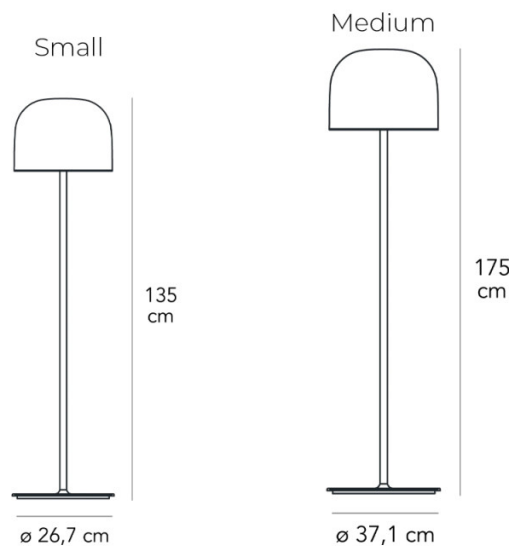

The Fontana Arte Equatore Floor Lamp, designed by Gabriele and Oscar Buratti, presents a contemporary reinterpretation of the traditional glass-shade lamp. Instead of containing the light source within the shade, this innovative design places two luminous LED discs within a sleek central metal band at the "equator" of the lamp. These overlapping polycarbonate discs distribute light both downward and upward, softly illuminating the transparent glass shade and creating a warm, diffused glow that enhances the surrounding ambiance.

PRODUCT SPECIFICATION

- Light Source: Small:**
25W, 2700K, 2900 Lumens
- Large:**
40W, 2700K, 4500 Lumens
- IP Code:** 20
- Dimming:** In-line dimmer included on cable
- Dimensions: Small:**
Height: 135cm
Width: 26.7cm
- Large:**
Height: 175cm
Width: 37.1cm