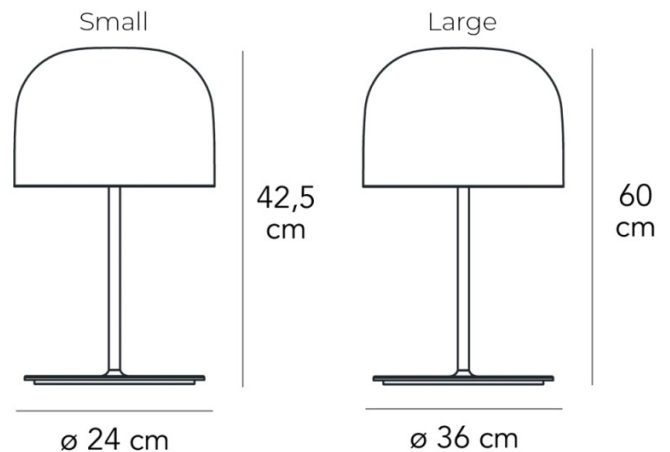

Equatore is a contemporary reinterpretation of the classic lamp with a glass shade. While the traditional abat-jour uses the shade to contain the light source within, in this family of lamps the shade is paradoxically and suggestively empty, with the light being generated by two luminous discs placed inside a central metal band, visible on the shade, that evokes the line of the equator.

PRODUCT SPECIFICATION

Light Source: Small:
25W, 2700K, 2900 Lumens

Large:
40W, 2700K, 4500 Lumens

IP Code: 20

Dimming: In-line dimmer included on cable.

Dimensions: Small:
Height: 42.5cm
Shade: 24cm

Large:
Height: 60cm
Shade: 36cm