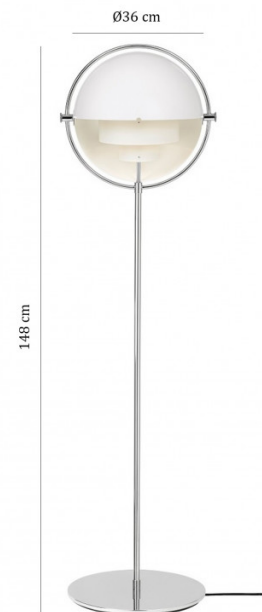

GUBI 

Gubi Multi-Lite Floor Lamp

LA3703F

SOURCE: <https://www.davidvillagelighting.co.uk/product/Gubi-Multi-Lite-Floor-Lamp/19310>

PRODUCT DESCRIPTION

Designer: Louis Weisdorf

Gubi Multi-Lite Floor Lamp

A sophisticated addition to any interior, the Gubi Multi-Lite Floor Lamp is a sculptural masterpiece designed by Louis Weisdorf in 1972. It epitomises the golden era of Danish design with its sleek frame and rotational quarter-sphere shades that allow light to be directed upwards, downwards, or asymmetrically. The timeless design transforms the lamp into a functional work of art, offering endless versatility.

The floor lamp features a sturdy metal ring that anchors the shades and is available in elegant brass or chrome finishes. Choose from several curated colours to complement your décor. Whether placed beside a sofa, in a reading nook, or as a statement piece in a corner, the Multi-Lite Floor Lamp creates distinct lighting zones while exuding mid-century charm.

PRODUCT SPECIFICATION

Light Source: 1 x Max 42W E27 (Excluded)

IP Code: 20

Dimming: In-line on/off switch included on cable.

Dimensions: Shade: Ø36cm
Height: 148cm

Cable Length: 200cm

For all sales and technical enquiries, please contact: