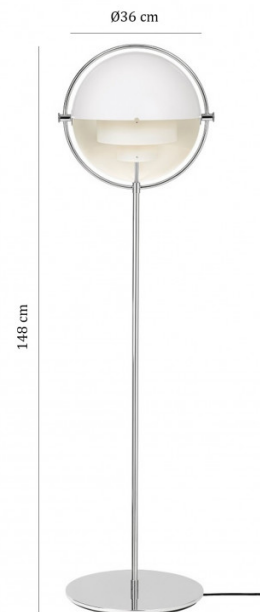

# Gubi Multi-Lite Floor Lamp

LA3703F

SOURCE: <https://www.davidvillagelighting.co.uk/product/Gubi-Multi-Lite-Floor-Lamp/19310>

## Gubi Multi-Lite Floor Lamp

A sophisticated addition to any interior, the Gubi Multi-Lite Floor Lamp is a sculptural masterpiece designed by Louis Weisdorf in 1972. It epitomises the golden era of Danish design with its sleek frame and rotational quarter-sphere shades that allow light to be directed upwards, downwards, or asymmetrically. The timeless design transforms the lamp into a functional work of art, offering endless versatility.

The floor lamp features a sturdy metal ring that anchors the shades and is available in elegant brass or chrome finishes. Choose from several curated colours to complement your décor. Whether placed beside a sofa, in a reading nook, or as a statement piece in a corner, the Multi-Lite Floor Lamp creates distinct lighting zones while exuding mid-century charm.

## PRODUCT SPECIFICATION

**Light Source:** 1 x Max 42W E27 (Excluded)

**IP Code:** 20

**Dimming:** In-line on/off switch included on cable.

**Dimensions:** Shade: Ø36cm  
Height: 148cm

Cable Length: 200cm

**For all sales and technical enquiries, please contact:**