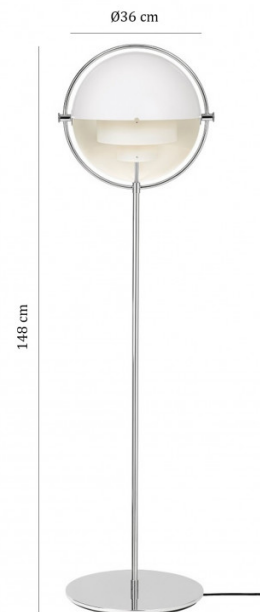

# Gubi Multi-Lite Floor Lamp

LA3703F

SOURCE: <https://www.davidvillagelighting.co.uk/product/Gubi-Multi-Lite-Floor-Lamp/19310>

### Gubi Multi-Lite Floor Lamp

A sophisticated addition to any interior, the Gubi Multi-Lite Floor Lamp is a sculptural masterpiece designed by Louis Weisdorf in 1972. It epitomises the golden era of Danish design with its sleek frame and rotational quarter-sphere shades that allow light to be directed upwards, downwards, or asymmetrically. The timeless design transforms the lamp into a functional work of art, offering endless versatility.

The floor lamp features a sturdy metal ring that anchors the shades and is available in elegant brass or chrome finishes. Choose from several curated colours to complement your décor. Whether placed beside a sofa, in a reading nook, or as a statement piece in a corner, the Multi-Lite Floor Lamp creates distinct lighting zones while exuding mid-century charm.

## PRODUCT SPECIFICATION

**Light Source:** 1 x Max 42W E27 (Excluded)

**IP Code:** 20

**Dimming:** In-line on/off switch included on cable.

**Dimensions:** Shade: Ø36cm  
Height: 148cm

Cable Length: 200cm

**For all sales and technical enquiries, please contact:**