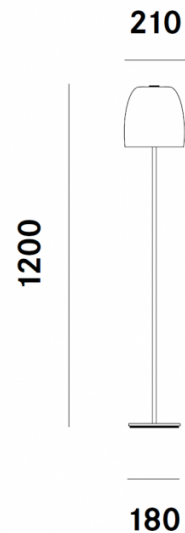

Prandina Notte F1 Floor Lamp

LA5588

SOURCE: <https://www.davidvillagelighting.co.uk/product/Prandina-Notte-F1-Floor-Lamp/19306>

PRODUCT DESCRIPTION

Designer: Mengotti/Prandina

Notte Floor Lamp by Prandina

The Notte Floor lamp is part of the [Prandina Notte collection](#), a range that represents the design ethos of Prandina. The lampshade is made from blown opal glass, diffusing the light to emanate a welcoming and soft glow. The body is made from metal in 2 different finishes so you can choose the right flourish for your space. This floor lamp is best suited in lounges, reception areas and dining rooms and can be used in domestic and commercial settings.

PRODUCT SPECIFICATION

Light Source: 1 x G9 LED (excluded)

IP Code: 20

Dimensions: Ø21cm shade
120cm height
Ø18cm base

For all sales and technical enquiries, please contact:

+44 (0)114 263 4266

info@davidvillagelighting.co.uk