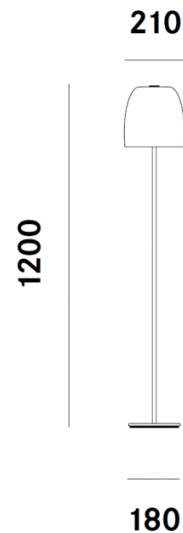

Prandina Notte F1 Floor Lamp

LA5588

SOURCE: <https://www.davidvillagelighting.co.uk/product/Prandina-Notte-F1-Floor-Lamp/19306>

PRODUCT DESCRIPTION

Designer: Mengotti/Prandina

Notte Floor Lamp by Prandina

The Notte Floor lamp is part of the [Prandina Notte collection](#), a range that represents the design ethos of Prandina. The lampshade is made from blown opal glass, diffusing the light to emanate a welcoming and soft glow. The body is made from metal in 2 different finishes so you can choose the right flourish for your space. This floor lamp is best suited in lounges, reception areas and dining rooms and can be used in domestic and commercial settings.

The Notte floor light is a stylish and elegant lamp that uses classic lines and design ideals whilst maintaining a contemporary edge. You can also match this light with the [Prandina table lamp](#) to have a room inspired by Prandina.

PRODUCT SPECIFICATION

Light Source: 1 x G9 LED (excluded)

IP Code: 20

Dimensions: Ø21cm shade
120cm height
Ø18cm base

For all sales and technical enquiries, please contact:

+44 (0)114 263 4266

info@davidvillagelighting.co.uk