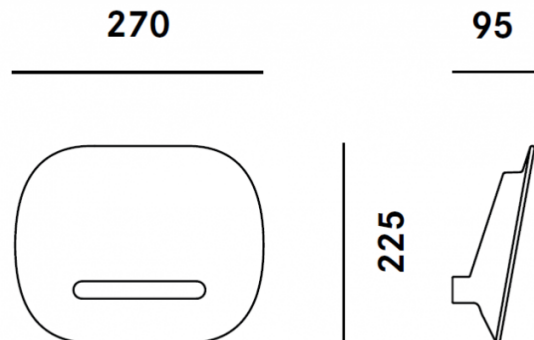

## PRODUCT SPECIFICATION

- Light Source:** 8W, 3000K, 1440 lumens  
**IP Code:** 20  
**Dimming:** Dimmable via Trailing edge.  
**Dimensions:** 27cm width  
 22.5cm height  
 9.5cm depth from wall

**For all sales and technical enquiries, please contact:**