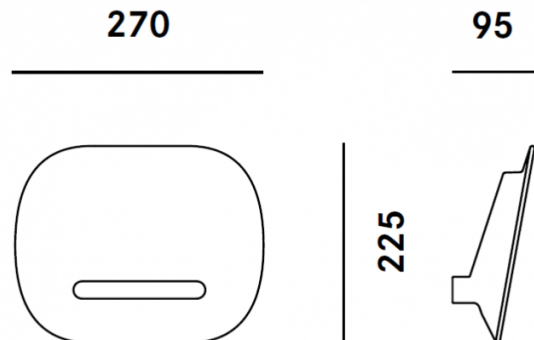

PRODUCT SPECIFICATION

Light Source: 8W, 3000K, 1440 lumens
IP Code: 20
Dimming: Dimmable via Trailing edge.
Dimensions: 27cm width
 22.5cm height
 9.5cm depth from wall

For all sales and technical enquiries, please contact: