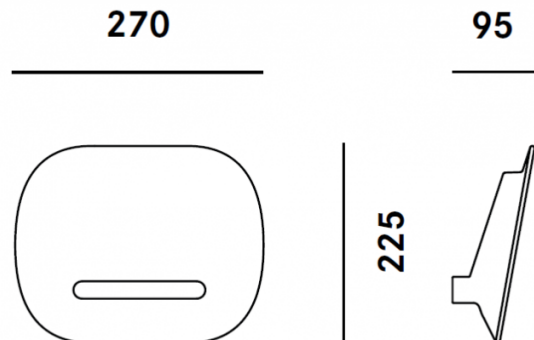

PRODUCT SPECIFICATION

- Light Source:** 8W, 3000K, 1440 lumens
IP Code: 20
Dimming: Dimmable via Trailing edge.
Dimensions: 27cm width
 22.5cm height
 9.5cm depth from wall

For all sales and technical enquiries, please contact: