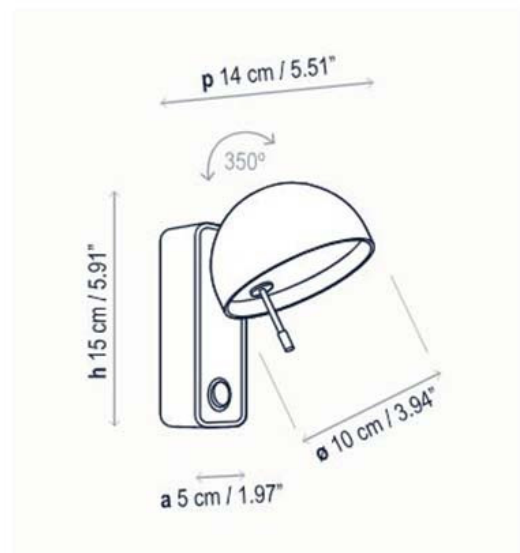

Bover Beddy A/01 LED Wall Light

LA5583

SOURCE: <https://www.davidvillagelighting.co.uk/product/Bover-Beddy-A01-LED-Wall-Light/19296>

PRODUCT DESCRIPTION

Designer: Danos Salgados

Bover Beddy A/01 LED Wall Light

The Beddy A/01 Wall Light harnesses integrated LED technology, which provides a warm light output and makes this design perfect for spaces such as your bedroom or reading nook. Although Salgados prioritises function over aesthetic, he has still managed to tick both boxes with the Bover Beddy A/01. Every feature provides a function, this lamp boasts an adjustable shade, making the A/01 an ideal directional task light. The shade features a small handle that makes it easier to direct the light to where you need it most. Also features an integrated on/off switch on the wall base, ensuring ease of use.

PRODUCT SPECIFICATION

Light Source: 4.2W, 2700K, 475 Lumens

IP Code: 20

Dimming: Integrated on/off switch on the product.

Dimensions: Shade: Ø10cm
Height: 15cm
Depth: 14cm
Wall Base Width: 5cm

For all sales and technical enquiries, please contact: