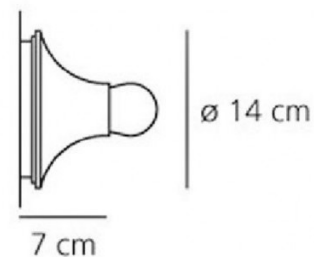

PRODUCT SPECIFICATION

Light Source: 1 x max 6W LED DIM E27 (excluded)

IP Code: 20

Dimming: Dimmable via mains phase dimming.

Dimensions: Ø 14 cm
7 cm depth

For all sales and technical enquiries, please contact: