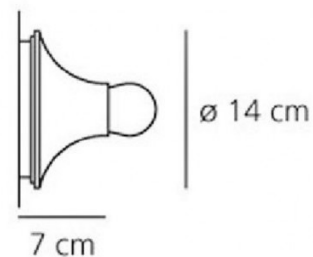

PRODUCT SPECIFICATION

Light Source: 1 x max 6W LED DIM E27 (excluded)

IP Code: 20

Dimming: Dimmable via mains phase dimming.

Dimensions: Ø 14 cm
7 cm depth

For all sales and technical enquiries, please contact: