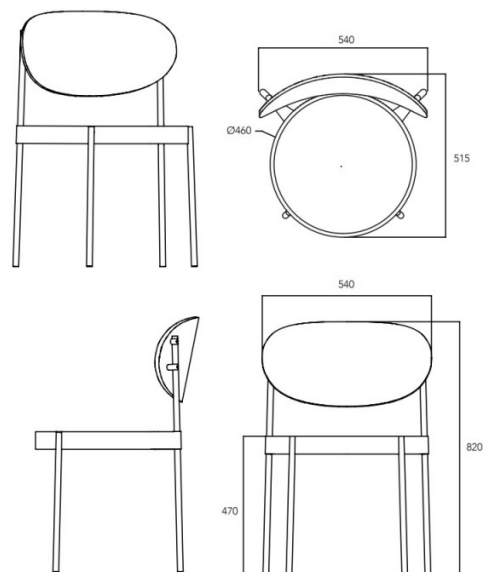

Verpan Series 430 Chair

LA5577

SOURCE: <https://www.davidvillagelighting.co.uk/product/Verpan-Series-430-Chair/19287>

PRODUCT DESCRIPTION

Designer: Verner Panton

Verpan Series 430 Chair

The Verpan Series 430 Chair was a forgotten design by Verner Panton which was re-discovered in Panton's archive. Based on Panton's original drawings and notes, Verpan were able to re-imagine the beautiful design to modern standards. The Verpan Series 430 chair is described by the brand as having multipurpose use as it can be used in a home, a restaurant or an office. This modern chair is also highly adaptable as it can be customised to suit any desired mood, setting or occasion. By customising the upholstery and the frame, you have the freedom to create a personalised chair which is utterly timeless.

The sturdy simplicity of the Verpan Series 430 chair is a design trait of Verner Panton as his designs maintain functionality whilst remaining stunningly beautiful. Panton's aim for this design was for it to provide the same comfort as an armchair whilst also being stackable and easily moved. He achieved this through using a wide nestling backrest mounted on a slender elegant frame which allows for easy mobility. This mobility allows you to enjoy this beautiful design anywhere in your home.

PRODUCT SPECIFICATION

Dimensions: Seat: Ø46 cm
Height: 82 cm
Seat height: 47 cm
Overall Depth: 54 cm
Total width: 54 cm