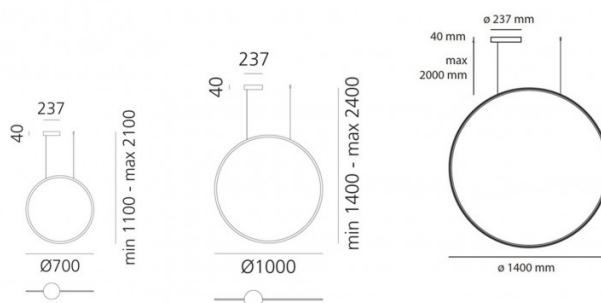

Discovery Vertical by Artemide

Discovery Vertical lights are the ingenious design of Ernesto Gismondi, founder of the Studio Artemide S.a.s., from which the Artemide Group was formed. Discovery Vertical is an immaterial light, almost absent and unobtrusive. The light is comprised of an aluminium rim, hosting the LED strips that in turn project light into a transparent PMMA surface. The light only becomes perceptible when switched on, and the central surface is outlined by the light. A magical transition between a fully transparent and clear central surface that becomes a beam of light in a uniform way. The suspension is available in three sizes with a diameter choice of 70cm, 100cm or 140cm. Discovery Vertical is a sibling to the [Discovery suspension](#), which lies flat, hanging from the ceiling. This suspension is also available in an [App Compatible](#) version, fully controlled via the Artemide App.

PRODUCT SPECIFICATION

Light Source: Vertical 70 - 40W, 3000K, 2857 lumens
Vertical 100 - 60W, 3000K, 4859 lumens
Vertical 140 - 80W, 3000K, 6762 lumens

IP Code: 20

Dimming: Vertical 70 - Push to make/switch dimming, dimmable using push to make switches.
Vertical 100 - Push to make/DALI dimming systems.
Vertical 140 - Push to make/DALI dimming systems.

PLEASE consult your electrician, additional wiring may be required on site

Dimensions: Vertical 70 - Ø70cm, 110-210cm cord
Vertical 100 - Ø100cm, 140-240cm cord
Vertical 140 - Ø140cm, 180-280cm cord

Ø 23.7 cm ceiling rose