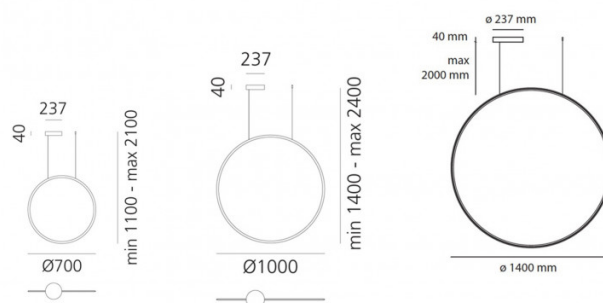

Discovery Vertical by Artemide

Discovery Vertical lights are the ingenious design of Ernesto Gismondi, founder of the Studio Artemide S.a.s., from which the Artemide Group was formed. Discovery Vertical is an immaterial light, almost absent and unobtrusive. The light is comprised of an aluminium rim, hosting the LED strips that in turn project light into a transparent PMMA surface. The light only becomes perceptible when switched on, and the central surface is outlined by the light. A magical transition between a fully transparent and clear central surface that becomes a beam of light in a uniform way. The suspension is available in three sizes with a diameter choice of 70cm, 100cm or 140cm. Discovery Vertical is a sibling to the [Discovery suspension](#), which lies flat, hanging from the ceiling. This suspension is also available in an [App Compatible](#) version, fully controlled via the Artemide App.

PRODUCT SPECIFICATION

Light Source: Vertical 70 - 40W, 3000K, 2857 lumens
Vertical 100 - 60W, 3000K, 4859 lumens
Vertical 140 - 80W, 3000K, 6762 lumens

IP Code: 20

Dimming: Vertical 70 - Push to make/switch dimming, dimmable using push to make switches.
Vertical 100 - Push to make/DALI dimming systems.
Vertical 140 - Push to make/DALI dimming systems.

PLEASE consult your electrician, additional wiring may be required on site

Dimensions: Vertical 70 - Ø70cm, 110-210cm cord
Vertical 100 - Ø100cm, 140-240cm cord
Vertical 140 - Ø140cm, 180-280cm cord

Ø 23.7 cm ceiling rose