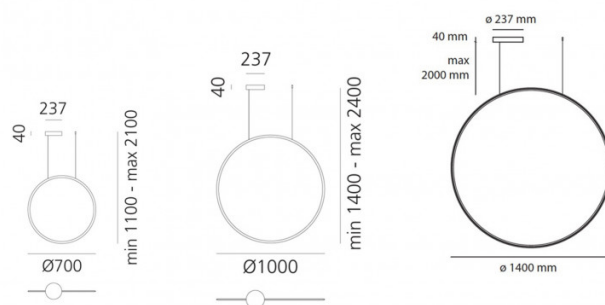

For all sales and technical enquiries, please contact:

+44 (0)114 263 4266

info@davidvillagelighting.co.uk

www.davidvillagelighting.co.uk