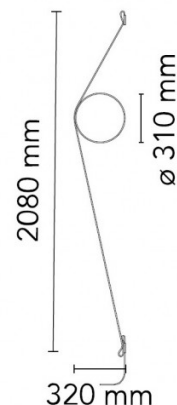

FLOS

Flos Wirering LED Wall Light

LA5573/W

SOURCE: <https://www.davidvillagelighting.co.uk/product/Flos-Wirering-LED-Wall-Light/19272>

PRODUCT DESCRIPTION

Designer: Formafantasma

Wirering LED Wall Light by Flos

The Wirering LED wall light by designer Formafantasma is an innovative and contemporary design providing indirect light emission. Stripped back to its most essential elements, offering beauty never seen before from a wall sconce, the Wirering wall lamp makes a statement about minimalist design and its decorative impact.

Available with a grey cable, and four ring colours, gold, grey, black and white, this wall light can be used to create a bespoke design to suit your room and interior perfectly. The unique design of the Wirering LED wall lamp has a body in calendared, extruded aluminium with a galvanised or varnished finish with a special tangent cable made from coloured rubber which provides the power supply. The cable is fixed to the wall with ABS joints in the same finish as the ring.

PRODUCT SPECIFICATION

- Light Source:** 16W, 2700K, 712 lumens
- IP Code:** 20
- Dimming:** In line dimmer included on cable
- Dimensions:** Ø31cm ring
208cm height
32cm depth
250cm cable length

For all sales and technical enquiries, please contact: