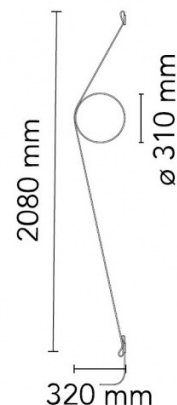

Available with a grey cable, and four ring colours, gold, grey, black and white, this wall light can be used to create a bespoke design to suit your room and interior perfectly. The unique design of the Wirering LED wall lamp has a body in calendared, extruded aluminium with a galvanised or varnished finish with a special tangent cable made from coloured rubber which provides the power supply. The cable is fixed to the wall with ABS joints in the same finish as the ring.

PRODUCT SPECIFICATION

Light Source: 16W, 2700K, 712 lumens

IP Code: 20

Dimming: In line dimmer included on cable

Dimensions: Ø31cm ring
208cm height
32cm depth
250cm cable length

For all sales and technical enquiries, please contact: