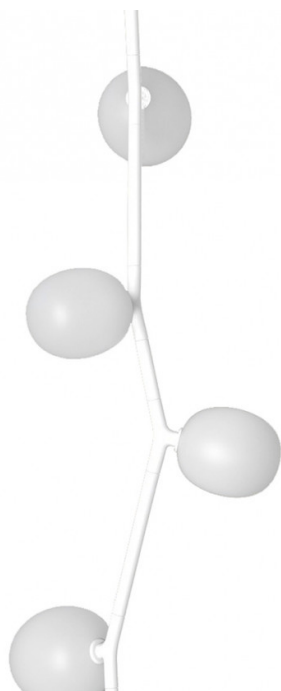

# Brokis Ivy Suspension

LA5573

SOURCE: <https://www.davidvillagelighting.co.uk/product/Brokis-Ivy-Suspension/19269>

## PRODUCT DESCRIPTION

**Designer:** Lucie Koldova

### Brokis Ivy Suspension

The Brokis Ivy Suspension draws inspiration from nature and its life-giving beauty and strength, these themes serve as the model for a unique lighting concept. Just as the plant grows and climbs up the walls of a house, creating multiple images, Ivy offers a special system of modular components, thanks to which it can be used to achieve a highly innovative take on decorative lighting in both vertical and horizontal compositions.

The Brokis Ivy Suspension features a range of sizes in opal or smoke glass. Variable, elegant, and precise in workmanship down to the smallest detail, Ivy is a high-tech lighting concept well suited to both commercial and residential applications. In intimate home settings, for example, a single branch can be used. The elegant branches can be hung separately or joined together to create a curtain of light, as they do for the Das Haus installation, where Ivy forms a notional curtain above a deeply inset bathtub. Ivy has many forms and justly takes its place among artistic, so-called bespoke, lighting installations.