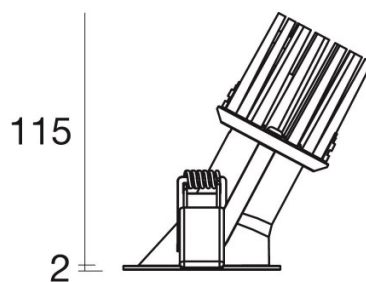

## PRODUCT SPECIFICATION

**Light Source:** 10W, 3000K, 725 Lumens

**IP Code:** 65

**Dimming:** Dimmable via mains phase dimming.

**Dimensions:** Cut Out: 6.4cm

**For all sales and technical enquiries, please contact:**