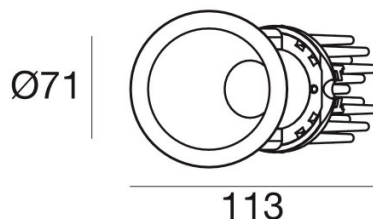

For all sales and technical enquiries, please contact:

+44 (0)114 263 4266

info@davidvillagelighting.co.uk

www.davidvillagelighting.co.uk