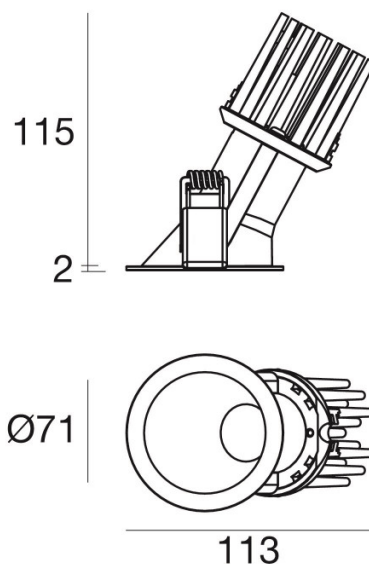

30 degree beam angle.

Supplied with individual mains dimmable driver. 1-10v and Dali available on request.

Suitable for use in bathrooms, zone 1, 2 and 3.

Also available with different beam angles. For more information, please [contact us](#).

PRODUCT SPECIFICATION

Light Source: 10W, 3000K, 1310 lumens

IP Code: 65

Dimensions: 64mm cut out

For all sales and technical enquiries, please contact:

+44 (0)114 263 4266

info@davidvillagelighting.co.uk

www.davidvillagelighting.co.uk