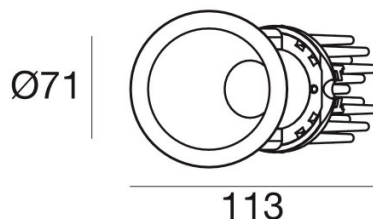

## PRODUCT SPECIFICATION

**Light Source:** 10W, 3000K, 725 Lumens

**IP Code:** 65

**Dimming:** Dimmable via mains phase dimming.

**Dimensions:** Cut Out: 6.4cm

**For all sales and technical enquiries, please contact:**