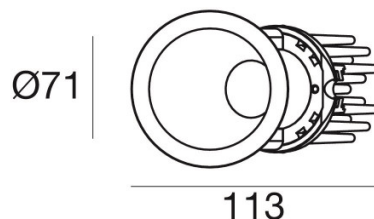

PRODUCT SPECIFICATION

Light Source: 10W, 3000K, 725 Lumens

IP Code: 65

Dimming: Dimmable via mains phase dimming.

Dimensions: Cut Out: 6.4cm

For all sales and technical enquiries, please contact:

+44 (0)114 263 4266