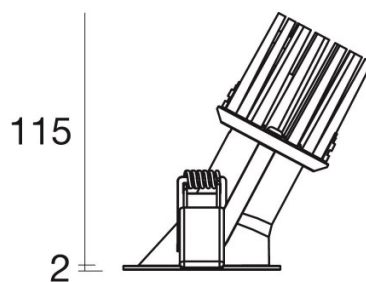

For all sales and technical enquiries, please contact:

+44 (0)114 263 4266

info@davidvillagelighting.co.uk

www.davidvillagelighting.co.uk