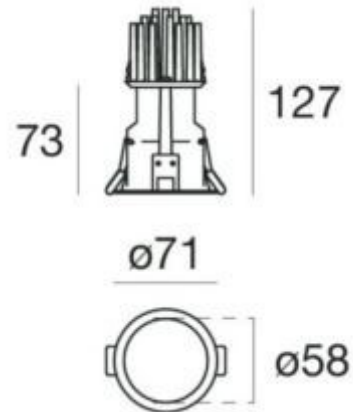

Dimming: Dimmable via mains phase dimming.

Dimensions: Cut Out: 6.4cm

For all sales and technical enquiries, please contact:

+44 (0)114 263 4266

info@davidvillagelighting.co.uk

www.davidvillagelighting.co.uk