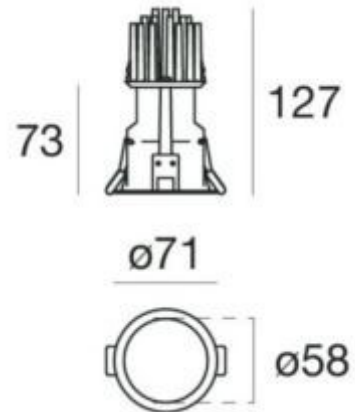

## PRODUCT SPECIFICATION

**Light Source:** 10W, 3000K, 747 Lumens

**IP Code:** 65

**Dimming:** Dimmable via mains phase dimming.

**Dimensions:** Cut Out: 6.4cm

**For all sales and technical enquiries, please contact:**