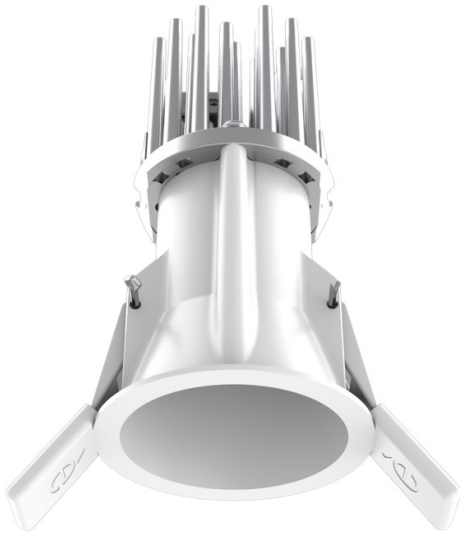

# Light Attack Rap LED Downlight

LA3554

SOURCE: <https://www.davidvillagelighting.co.uk/product/Light-Attack-Rap-LED-Downlight/19257>

### Light Attack Rap LED Downlight

This downlight provides outstanding performance for both ambient lighting and a wall-washing effect when fitted with an asymmetric optical compartment.

Main features: aluminium casting coated with embossed effect; thin flange that blends into the ceiling. Photo-engraved shade with light-diffusing and protective function.

## PRODUCT SPECIFICATION

**Light Source:** 10W, 3000K, 747 Lumens

**IP Code:** 65

**Dimming:** Dimmable via mains phase dimming.

**Dimensions:** Cut Out: 6.4cm

**For all sales and technical enquiries, please contact:**