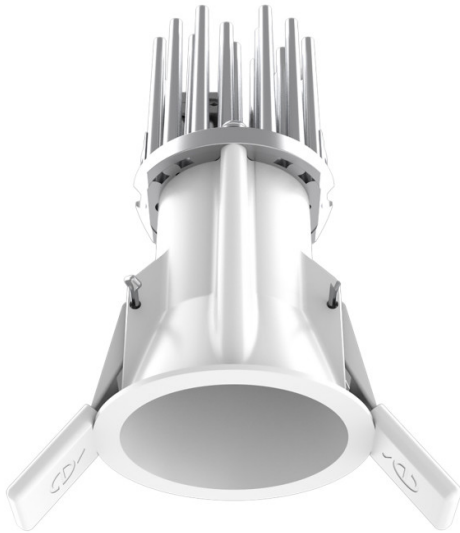

Light Attack Rap LED Downlight

LA3554

SOURCE: <https://www.davidvillagelighting.co.uk/product/Light-Attack-Rap-LED-Downlight/19257>

PRODUCT DESCRIPTION

Light Attack Rap LED Downlight

This downlight provides outstanding performance for both ambient lighting and a wall-washing effect when fitted with an asymmetric optical compartment.

Main features: aluminium casting coated with embossed effect; thin flange that blends into the ceiling. Photo-engraved shade with light-diffusing and protective function.

Supplied with individual mains dimmable driver. 1-10v and Dali available on request.

Suitable for use in bathrooms, zones 1, 2 and 3.

Also available with different beam angles. For more information, please [contact us](#).

PRODUCT SPECIFICATION

Light Source: 10W, 3000K, 747 Lumens

IP Code: 65