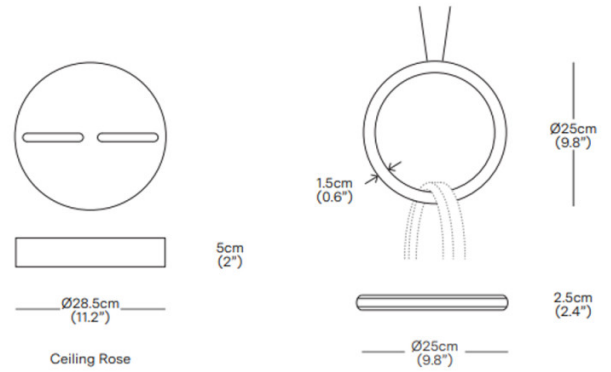

## PRODUCT SPECIFICATION

**Light Source:** **Three Ring:** 3 x 19.2W, 3000K, 2304 Lumens  
**Five Ring:** 5 x 19.2W, 3000K, 2304 Lumens  
**Seven Ring:** 7 x 19.2W, 3000K, 2304 Lumens  
**Nine Ring:** 9 x 19.2W, 3000K, 2304 Lumens

**IP Code:** 20

**Dimming:** Dimmable via 1-10v dimming systems. Please consult your electrician, additional wiring may be required on site.

**Dimensions: Three Ring:**  
Shade: Ø25cm  
Shade Height: 65cm

**Five Ring:**  
Shade: Ø25cm  
Shade Height: 105cm

**Seven Ring:**  
Shade: Ø25cm  
Shade Height: 145cm

**Nine Ring:**  
Shade: Ø25cm  
Shade Height: 185cm

Canopy (All Sizes): Ø28.5cm  
Canopy Height (All Sizes): 5cm  
Cable Length (All Sizes): 30-500cm