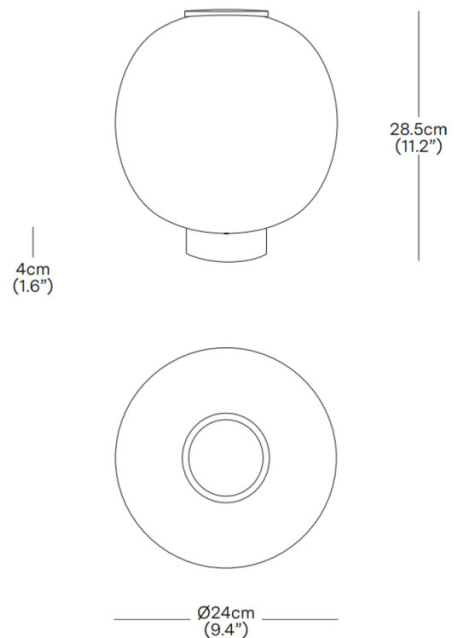

PRODUCT SPECIFICATION

Light Source: 1 x Max 5W E27 LED (Excluded)

IP Code: 20

Dimming: In-line dimmer included on cable.

Dimensions: Shade: Ø24cm
Base Height: 4cm
Height: 28.5cm

Cable: 300cm

For all sales and technical enquiries, please contact: