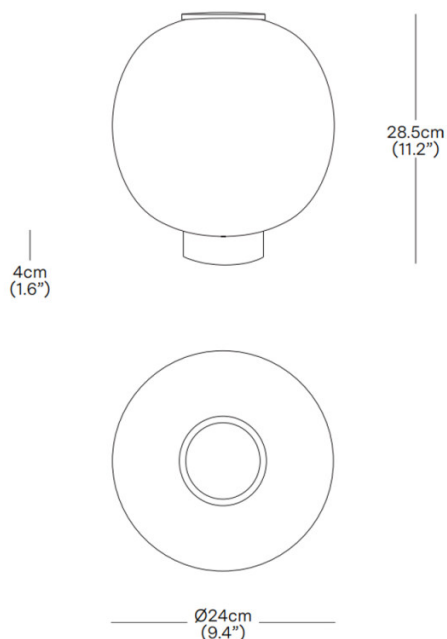

PRODUCT SPECIFICATION

Light Source: 1 x Max 5W E27 LED (Excluded)

IP Code: 20

Dimming: In-line dimmer included on cable.

Dimensions: Shade: Ø24cm
Base Height: 4cm
Height: 28.5cm

Cable: 300cm

For all sales and technical enquiries, please contact: