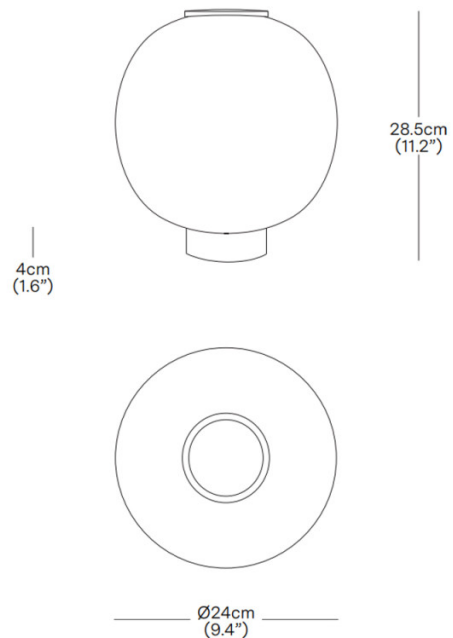

PRODUCT SPECIFICATION

Light Source: 1 x Max 5W E27 LED (Excluded)

IP Code: 20

Dimming: In-line dimmer included on cable.

Dimensions: Shade: Ø24cm
Base Height: 4cm
Height: 28.5cm

Cable: 300cm

For all sales and technical enquiries, please contact: