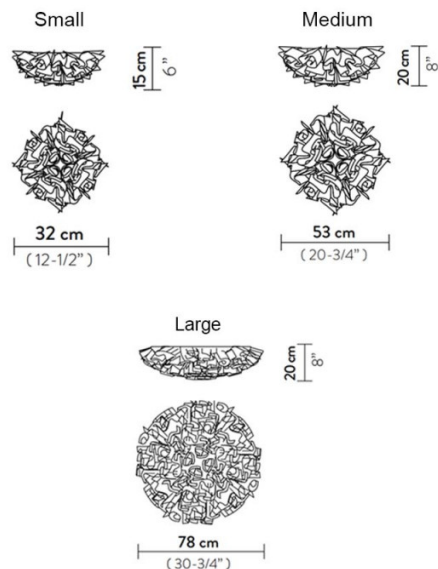

PRODUCT SPECIFICATION

Light Source: 2 x Max 12W LED E27 (excluded)

IP Code: 20

Dimming: Dimmable via mains phase dimming.

Dimensions: Small:
Width: 32cm
Depth: 15cm

Medium:
Width: 53cm
Depth: 20cm

Large:
Width: 78cm
Depth: 20cm