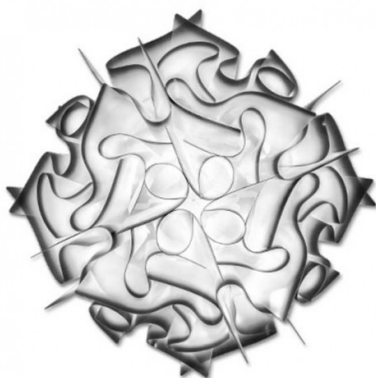

Slamp Veli Ceiling / Wall

LA5550/CM

SOURCE: <https://www.davidvillagelighting.co.uk/product/Slamp-Veli-Ceiling-Wall/19232>

PRODUCT DESCRIPTION

Designer: Adriano Rachele

Slamp Veli Ceiling / Wall Light

The Slamp Veli Ceiling/Wall Light boasts a modern and exuberant design. It is handmade by the prestigious Italian brand Slamp, and was designed by Adriano Rachele. The Veli Ceiling/Wall is made entirely from Opalflex. This exclusive, patented material was specially designed for Slamp, it is transparent, flexible, unbreakable and strongly recommended by designers. Veli convinces with its function. The light which passes through the beautiful shade does not glare and is diffusely distributed, making it functional yet not harsh. The diffuser of the Veli lights consists of specially developed and patented synthetic materials. The light shade has a complex shape due to artistic folding and intertwining of thin synthetic sheets. It is an expressive eye-catcher which perfectly fits in diverse furnishing styles.

This extremely modern and innovative design captivates every beholder - the light is available in multiple colours, which remain discreet yet create atmospheric lighting. The light can be mounted on the ceiling or wall with a practical magnet system. The lampshade is easy to remove - making it easier to replace and maintain the light.