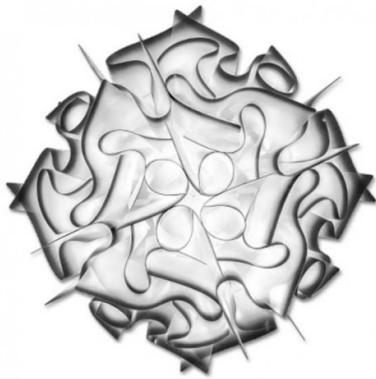

Slamp Veli Ceiling / Wall

LA5550/CM

SOURCE: <https://www.davidvillagelighting.co.uk/product/Slamp-Veli-Ceiling-Wall/19232>

PRODUCT DESCRIPTION

Designer: Adriano Rachele

Slamp Veli Ceiling / Wall Light

The Slamp Veli Ceiling/Wall Light boasts a modern and exuberant design. It is handmade by the prestigious Italian brand Slamp, and was designed by Adriano Rachele. The Veli Ceiling/Wall is made entirely from Opalflex. This exclusive, patented material was specially designed for Slamp, it is transparent, flexible, unbreakable and strongly recommended by designers. Veli convinces with its function. The light which passes through the beautiful shade does not glare and is diffusely distributed, making it functional yet not harsh. The diffuser of the Veli lights consists of specially developed and patented synthetic materials. The light shade has a complex shape due to artistic folding and intertwining of thin synthetic sheets. It is an expressive eye-catcher which perfectly fits in diverse furnishing styles.

This extremely modern and innovative design captivates every beholder - the light is available in multiple colours, which remain discreet yet create atmospheric lighting. The light can be mounted on the ceiling or wall with a practical magnet system. The lampshade is easy to remove - making it easier to replace and maintain the light.