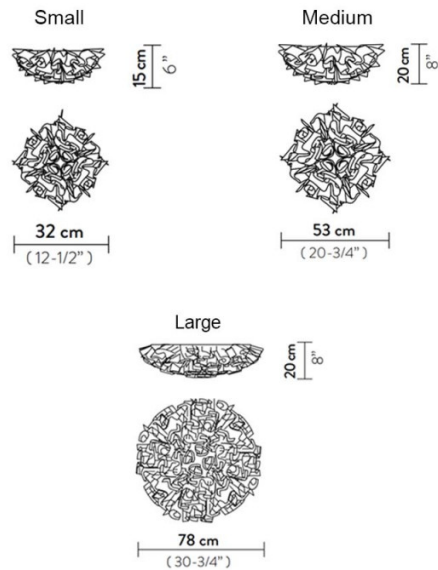

PRODUCT SPECIFICATION

Light Source: 2 x Max 12W LED E27 (excluded)

IP Code: 20

Dimming: Dimmable via mains phase dimming.

Dimensions: Small:
Width: 32cm
Depth: 15cm

Medium:
Width: 53cm
Depth: 20cm

Large:
Width: 78cm
Depth: 20cm