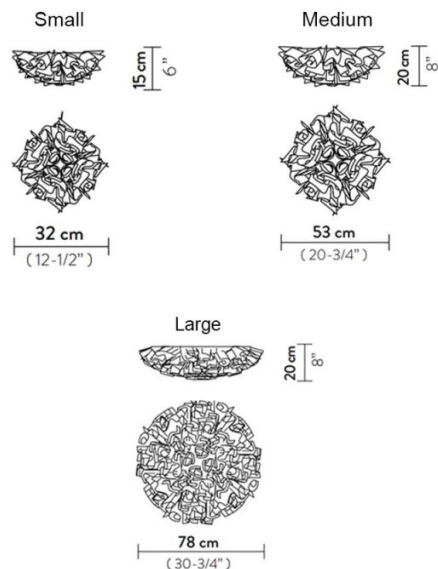

## PRODUCT SPECIFICATION

**Light Source:** 2 x Max 12W LED E27 (excluded)

**IP Code:** 20

**Dimming:** Dimmable via mains phase dimming.

**Dimensions: Small:**  
Width: 32cm  
Depth: 15cm

**Medium:**  
Width: 53cm  
Depth: 20cm

**Large:**  
Width: 78cm  
Depth: 20cm

**For all sales and technical enquiries, please contact:**

+44 (0)114 263 4266

[info@davidvillagelighting.co.uk](mailto:info@davidvillagelighting.co.uk)

[www.davidvillagelighting.co.uk](http://www.davidvillagelighting.co.uk)