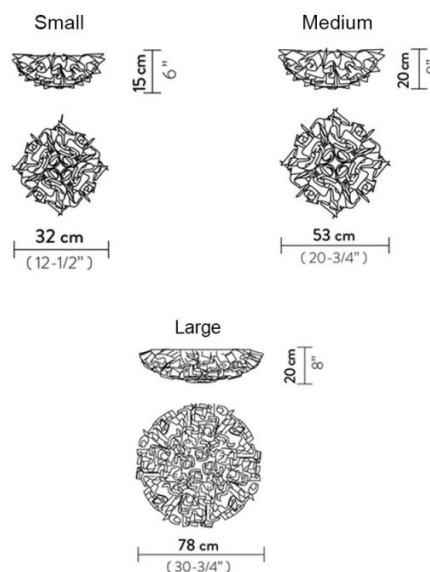

PRODUCT SPECIFICATION

Light Source: 2 x Max 12W LED E27 (excluded)

IP Code: 20

Dimming: Dimmable via mains phase dimming.

Dimensions: Small:
Width: 32cm
Depth: 15cm

Medium:
Width: 53cm
Depth: 20cm

Large:
Width: 78cm
Depth: 20cm