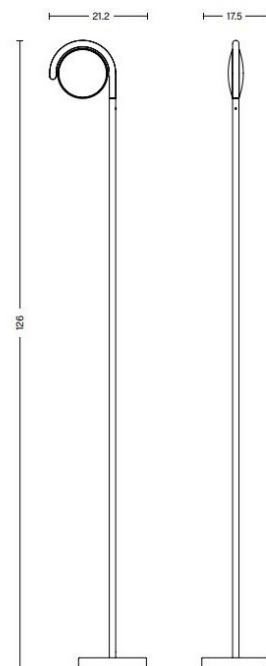

HAY

HAY Marselis LED Floor Lamp

LA5551

SOURCE: <https://www.davidvillagelighting.co.uk/product/HAY-Marselis-LED-Floor-Lamp/19229>

PRODUCT DESCRIPTION

Designer: 378

HAY Marselis LED Floor Lamp

The HAY Marselis LED Floor Lamp was designed by Studio Kaschkasch which is formed by a duo, Florian Kallus and Sebastian Schneider, in 2011. The duo prides themselves on their design's straightforwardness and beauty that toes the line between function and formal severity. Inspired by the bent tubing around local street signs, they used die cast aluminium and steel to create the striking arched silhouette of the HAY Marselis LED Floor Lamp. The light source is an injection moulded polycarbonate opalescent lens that conceals a flat panel of light which cleverly rotates to direct and diffuse light in the surroundings.

The logical thinking and modest intelligence of the duo who designed this floor lamp is seen in the counterweight system that allows the tall arched tubing to stand upright. The heavy cast iron base perfectly balances the lamp so that it can arch round the diffuser and replicate the local street signs that inspired the design. This elegant floor lamp is available in two finishes, Soft Black and Ash Grey, both of which highlight the simplicity and beauty of the design. The HAY Marselis LED Floor Lamp would fit into any aesthetic as it easily compliments its surroundings.

PRODUCT SPECIFICATION

- Light Source:** 4W, 2700K, 213 Lumens
- IP Code:** 20
- Dimming:** Integrated dimmer on the product.
- Dimensions:** Height: 126cm
Depth: 21.2cm
Width: 17.5cm
Cable Length: 200cm