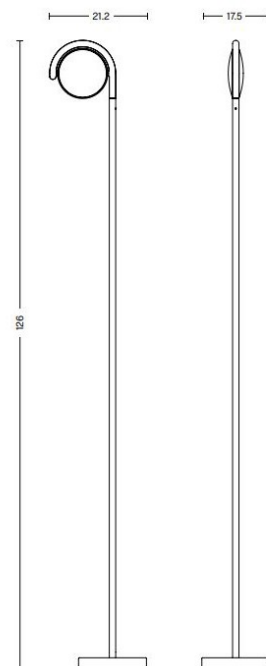

HAY

HAY Marselis LED Floor Lamp

LA5551

SOURCE: <https://www.davidvillagelighting.co.uk/product/HAY-Marselis-LED-Floor-Lamp/19229>

PRODUCT DESCRIPTION

Designer: Studio Kaschkasch

HAY Marselis LED Floor Lamp

The HAY Marselis LED Floor Lamp was designed by Studio Kaschkasch which is formed by a duo, Florian Kallus and Sebastian Schneider, in 2011. The duo prides themselves on their design's straightforwardness and beauty that toes the line between function and formal severity. Inspired by the bent tubing around local street signs, they used die cast aluminium and steel to create the striking arched silhouette of the HAY Marselis LED Floor Lamp. The light source is an injection moulded polycarbonate opalescent lens that conceals a flat panel of light which cleverly rotates to direct and diffuse light in the surroundings.

The logical thinking and modest intelligence of the duo who designed this floor lamp is seen in the counterweight system that allows the tall arched tubing to stand upright. The heavy cast iron base perfectly balances the lamp so that it can arch round the diffuser and replicate the local street signs that inspired the design. This elegant floor lamp is available in two finishes, Soft Black and Ash Grey, both of which highlight the simplicity and beauty of the design. The HAY Marselis LED Floor Lamp would fit into any aesthetic as it easily compliments its surroundings.

PRODUCT SPECIFICATION

- Light Source:** 4W, 2700K, 213 Lumens
- IP Code:** 20
- Dimming:** Integrated dimmer on the product.
- Dimensions:** Height: 126cm  
Depth: 21.2cm  
Width: 17.5cm  
Cable Length: 200cm