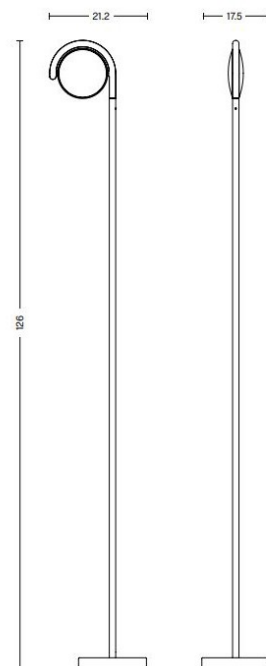

HAY

HAY Marselis LED Floor Lamp

LA5551

SOURCE: <https://www.davidvillagelighting.co.uk/product/HAY-Marselis-LED-Floor-Lamp/19229>

PRODUCT DESCRIPTION

Designer: Studio Kaschkasch

HAY Marselis LED Floor Lamp

The HAY Marselis LED Floor Lamp was designed by Studio Kaschkasch which is formed by a duo, Florian Kallus and Sebastian Schneider, in 2011. The duo prides themselves on their design's straightforwardness and beauty that toes the line between function and formal severity. Inspired by the bent tubing around local street signs, they used die cast aluminium and steel to create the striking arched silhouette of the HAY Marselis LED Floor Lamp. The light source is an injection moulded polycarbonate opalescent lens that conceals a flat panel of light which cleverly rotates to direct and diffuse light in the surroundings.

The logical thinking and modest intelligence of the duo who designed this floor lamp is seen in the counterweight system that allows the tall arched tubing to stand upright. The heavy cast iron base perfectly balances the lamp so that it can arch round the diffuser and replicate the local street signs that inspired the design. This elegant floor lamp is available in two finishes, Soft Black and Ash Grey, both of which highlight the simplicity and beauty of the design. The HAY Marselis LED Floor Lamp would fit into any aesthetic as it easily compliments its surroundings.

PRODUCT SPECIFICATION

- Light Source:** 4W, 2700K, 213 Lumens
- IP Code:** 20
- Dimming:** Integrated dimmer on the product.
- Dimensions:** Height: 126cm
Depth: 21.2cm
Width: 17.5cm
Cable Length: 200cm