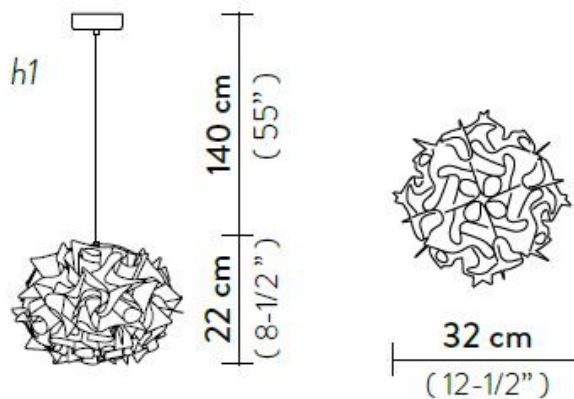

## PRODUCT SPECIFICATION

**Light Source:** 1 x Max 12W LED E27 (excluded)

**IP Code:** 20

**Dimming:** Dimmable via mains phase dimming.

**Dimensions:** Height: 22cm  
Width: 32cm  
Maximum Cable Length: 140cm