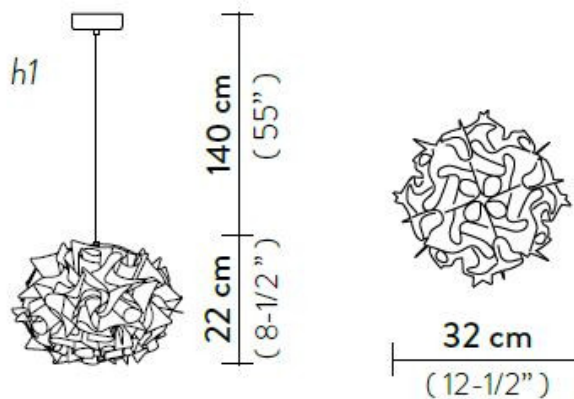

PRODUCT SPECIFICATION

Light Source: 1 x Max 12W LED E27 (excluded)

IP Code: 20

Dimming: Dimmable via mains phase dimming.

Dimensions: Height: 22cm
Width: 32cm
Maximum Cable Length: 140cm

h1: maximum cable length