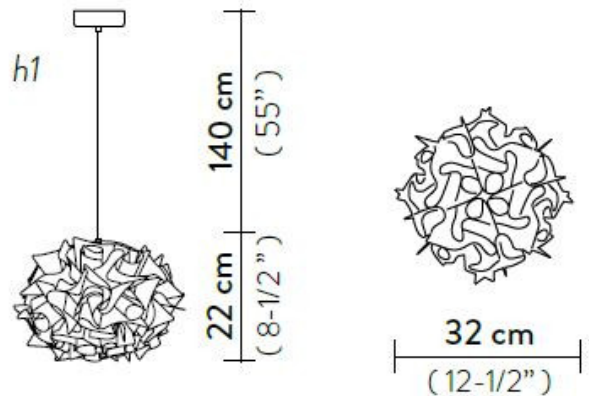

## PRODUCT SPECIFICATION

- Light Source:** 1 x Max 12W LED E27 (excluded)
- IP Code:** 20
- Dimming:** Dimmable via mains phase dimming.
- Dimensions:** Height: 22cm  
Width: 32cm  
Maximum Cable Length: 140cm