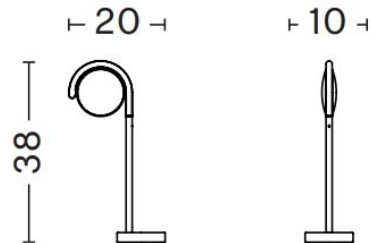

This functionality is the main feature of this elegant desk lamp. The design features a heavy cast iron counterweight base allowing the light to stand up perfectly straight as it arches outwards. Another element of functionality would be the in line dimmer on the cable that makes it easy to adjust and manipulate the light in the surroundings. The HAY Marselis LED Table Lamp is available in two classic finishes which are Soft Black and Ash Grey. Both finishes highlight the simplicity and beauty of the design which make it ideal for any space or environment.

PRODUCT SPECIFICATION

Light Source: 4W, 2700K, 213 Lumens

IP Code: 20

Dimming: Integrated dimmer on the product.

Dimensions: Height: 38cm
Depth: 20cm
Width: 10cm
Cable Length: 200cm

For all sales and technical enquiries, please contact: