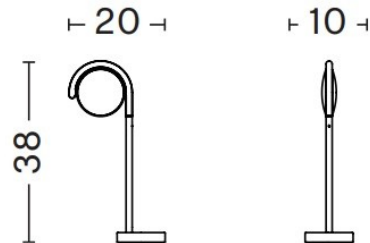

This functionality is the main feature of this elegant desk lamp. The design features a heavy cast iron counterweight base allowing the light to stand up perfectly straight as it arches outwards. Another element of functionality would be the in line dimmer on the cable that makes it easy to adjust and manipulate the light in the surroundings. The HAY Marselis LED Table Lamp is available in two classic finishes which are Soft Black and Ash Grey. Both finishes highlight the simplicity and beauty of the design which make it ideal for any space or environment.

PRODUCT SPECIFICATION

**Light Source:** 4W, 2700K, 213 Lumens

**IP Code:** 20

**Dimming:** Integrated dimmer on the product.

**Dimensions:** Height: 38cm  
Depth: 20cm  
Width: 10cm  
Cable Length: 200cm

**For all sales and technical enquiries, please contact:**