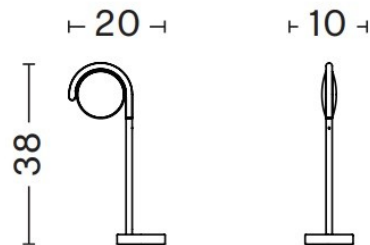

HAY

HAY Marselis LED Table Lamp

LA5548

SOURCE: <https://www.davidvillagelighting.co.uk/product/HAY-Marselis-LED-Table-Lamp/19222>

PRODUCT DESCRIPTION

HAY Marselis LED Table Lamp

The HAY Marselis LED Table Lamp was designed by Studio Kaschkasch, which is formed of a duo called Florian Kallus and Sebastian Schneider, who aim for their designs to be a helpful and practical component of life that conveys character and attitudes. This particular design was inspired by the bent tubing around local street signs which is seen in the long mental tubing that arches around a circular disc of light. This light is formed of injection moulded polycarbonate opalescent lens that conceals a flat panel of LED light that has the ability to swivel and tilt in a number of directions.

This functionality is the main feature of this elegant desk lamp. The design features a heavy cast iron counterweight base allowing the light to stand up perfectly straight as it arches outwards. Another element of functionality would be the in line dimmer on the cable that makes it easy to adjust and manipulate the light in the surroundings. The HAY Marselis LED Table Lamp is available in two classic finishes which are Soft Black and Ash Grey. Both finishes highlight the simplicity and beauty of the design which make it ideal for any space or environment.

PRODUCT SPECIFICATION

- Light Source:** 4W, 2700K, 213 Lumens
- IP Code:** 20
- Dimming:** Integrated dimmer on the product.
- Dimensions:** Height: 38cm
Depth: 20cm
Width: 10cm
Cable Length: 200cm

For all sales and technical enquiries, please contact: