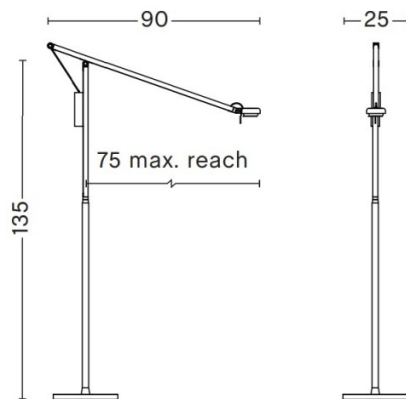

HAY

HAY Fifty-Fifty LED Floor Lamp

LA5547

SOURCE: <https://www.davidvillagelighting.co.uk/product/HAY-Fifty-Fifty-LED-Floor-Lamp/19221>

PRODUCT DESCRIPTION

Designer: Sam Weller

HAY Fifty-Fifty LED Floor Lamp

The HAY Fifty-Fifty LED Floor Lamp was designed by British designer Sam Weller who uses his knowledge of engineering and industrial design to create highly functional and timeless products. The HAY Fifty-Fifty LED Floor Lamp takes its name from the lamp's counterweight system that creates equilibrium between the two parts. Based on the idea of stripping a multi-purpose task light to its fundamental elements, the fifty-fifty balances refined, pared-back aesthetics with optimal functionality. Allowing you to move and adjust the lamp with great ease. The extruded cantilever arm is easy to tilt and pivot, with a wide range of mobility, this floor lamp can direct light in any direction around the room.

PRODUCT SPECIFICATION

- Light Source:** 4W, 3000K, 360 Lumens
- IP Code:** 20
- Dimming:** Integrated dimmer on the product.
- Dimensions:**
 - Height: 135cm
 - Arm Length: 90cm
 - Width: 25cm
 - Max Reach: 75cm
 - Cable Length: 200cm