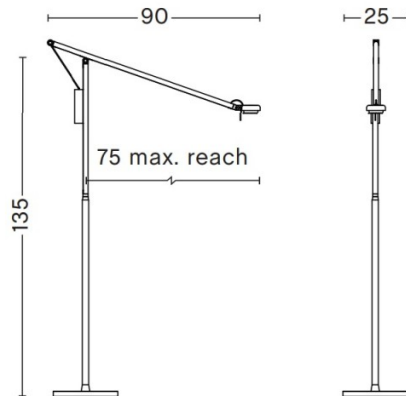

HAY

HAY Fifty-Fifty LED Floor Lamp

LA5547

SOURCE: <https://www.davidvillagelighting.co.uk/product/HAY-Fifty-Fifty-LED-Floor-Lamp/19221>

PRODUCT DESCRIPTION

Designer: Sam Weller

HAY Fifty-Fifty LED Floor Lamp

The HAY Fifty-Fifty LED Floor Lamp was designed by British designer Sam Weller who uses his knowledge of engineering and industrial design to create highly functional and timeless products. The HAY Fifty-Fifty LED Floor Lamp takes its name from the lamp's counterweight system that creates equilibrium between the two parts. Based on the idea of stripping a multi-purpose task light to its fundamental elements, the fifty-fifty balances refined, pared-back aesthetics with optimal functionality. Allowing you to move and adjust the lamp with great ease. The extruded cantilever arm is easy to tilt and pivot, with a wide range of mobility, this floor lamp can direct light in any direction around the room.

PRODUCT SPECIFICATION

- Light Source:** 4W, 3000K, 360 Lumens
- IP Code:** 20
- Dimming:** Integrated dimmer on the product.
- Dimensions:**
 - Height: 135cm
 - Arm Length: 90cm
 - Width: 25cm
 - Max Reach: 75cm
 - Cable Length: 200cm