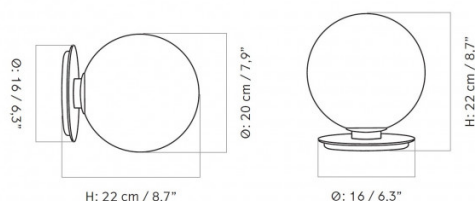

PRODUCT SPECIFICATION

Light Source: 1 x max 6.5W E27 LED (included)

IP Code: 20

Dimming: In line dimmer included on cable

Dimensions: Ø20cm shade
22cm height
22cm depth from wall
Ø16cm base
200cm cable length