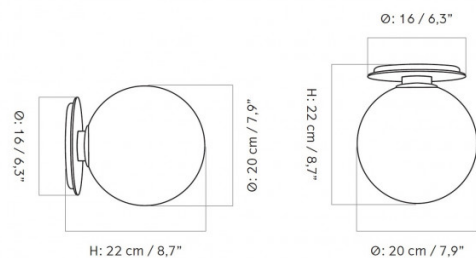

The bulb is integrated within the shade itself and; therefore, the shade and bulb need to be replaced as a whole. Please [contact us for more information and pricing.](#)

PRODUCT SPECIFICATION

Light Source: 1 x Max 6.5W E27 LED (included)

IP Code: 20

Dimming: Dimmable via mains phase dimming.

Dimensions: Shade: Ø20cm
Depth: 22cm
Height: 22cm
Base: Ø16cm

For all sales and technical enquiries, please contact:

+44 (0)114 263 4266

info@davidvillagelighting.co.uk