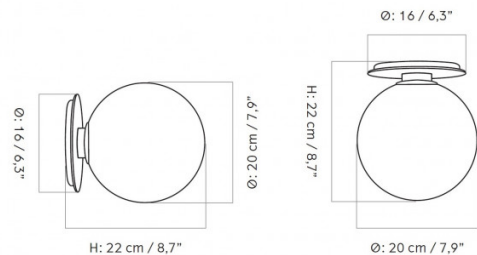

The bulb is integrated within the shade itself and therefore, the shade and bulb need to be replaced as a whole. Please [contact us](#) for more information and pricing.

PRODUCT SPECIFICATION

Light Source: 1 x Max 6.5W E27 LED (included)

IP Code: 20

Dimming: Dimmable via mains phase dimming.

Dimensions: Shade: Ø20cm
Depth: 22cm
Height: 22cm
Base: Ø16cm

For all sales and technical enquiries, please contact:

+44 (0)114 263 4266

info@davidvillagelighting.co.uk