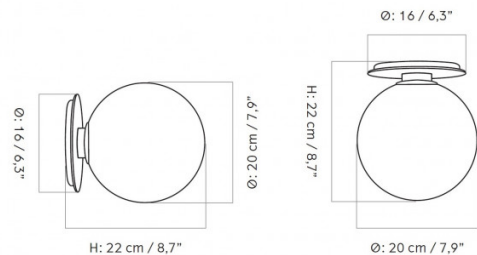

The bulb is integrated within the shade itself and; therefore, the shade and bulb need to be replaced as a whole. Please [contact us for more information and pricing.](#)

PRODUCT SPECIFICATION

Light Source: 1 x Max 6.5W E27 LED (included)

IP Code: 20

Dimming: Dimmable via mains phase dimming.

Dimensions: Shade: Ø20cm
Depth: 22cm
Height: 22cm
Base: Ø16cm

For all sales and technical enquiries, please contact:

+44 (0)114 263 4266

info@davidvillagelighting.co.uk