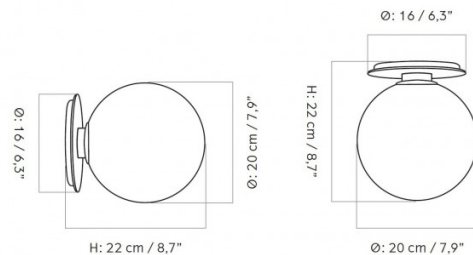

The bulb is integrated within the shade itself and; therefore, the shade and bulb need to be replaced as a whole. Please [contact us for more information and pricing.](#)

PRODUCT SPECIFICATION

Light Source: 1 x Max 6.5W E27 LED (included)

IP Code: 20

Dimming: Dimmable via mains phase dimming.

Dimensions: Shade: Ø20cm
Depth: 22cm
Height: 22cm
Base: Ø16cm

For all sales and technical enquiries, please contact:

+44 (0)114 263 4266

info@davidvillagelighting.co.uk