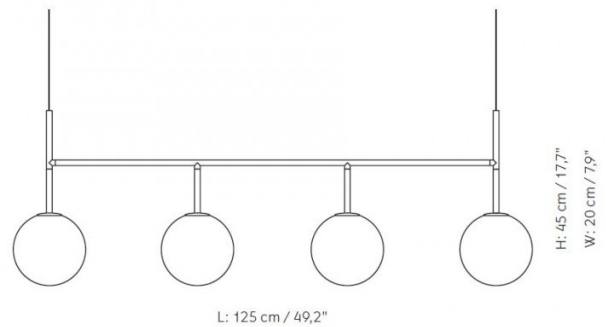

Audo Copenhagen TR Bulb Suspension Frame

LA5533/R

SOURCE: <https://www.davidvillagelighting.co.uk/product/Audo-Copenhagen-TR-Bulb-Suspension-Frame/19204>

PRODUCT DESCRIPTION

Designer: Tim Rundle

TR Bulb Suspension Frame by Audo Copenhagen

The bulb is integrated within the shade itself and; therefore, the shade and bulb need to be replaced as a whole. Please [contact us for more information and pricing.](#)

PRODUCT SPECIFICATION

- Light Source:** 4 x Max 6.5W E27 LED (included)
- IP Code:** 20
- Dimming:** Dimmable via mains phase dimming.
- Dimensions:** Each Shade: Ø20cm
Height: 45cm
Width: 125cm
Ceiling Canopy: Ø11.5cm
Cable Length: 300cm