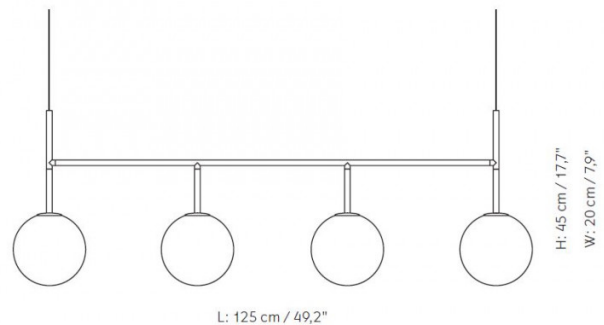

Audo Copenhagen TR Bulb Suspension Frame

LA5533/R

SOURCE: <https://www.davidvillagelighting.co.uk/product/Audo-Copenhagen-TR-Bulb-Suspension-Frame/19204>

PRODUCT DESCRIPTION

Designer: Tim Rundle

TR Bulb Suspension Frame by Audo Copenhagen

The bulb is integrated within the shade itself and; therefore, the shade and bulb need to be replaced as a whole. Please [contact us for more information and pricing.](#)

PRODUCT SPECIFICATION

- Light Source:** 4 x Max 6.5W E27 LED (included)
- IP Code:** 20
- Dimming:** Dimmable via mains phase dimming.
- Dimensions:** Each Shade: Ø20cm
Height: 45cm
Width: 125cm
Ceiling Canopy: Ø11.5cm
Cable Length: 300cm