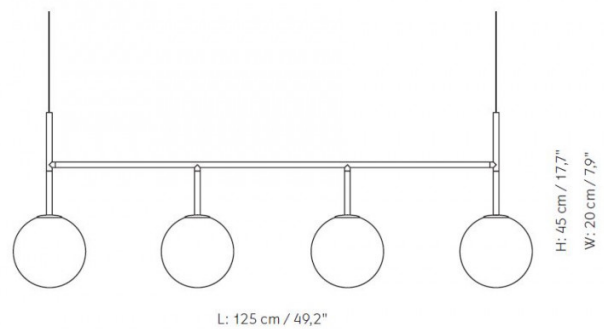

Audo Copenhagen TR Bulb Suspension Frame

LA5533/R

SOURCE: <https://www.davidvillagelighting.co.uk/product/Audo-Copenhagen-TR-Bulb-Suspension-Frame/19204>

PRODUCT DESCRIPTION

Designer: Tim Rundle

TR Bulb Suspension Frame by Audo Copenhagen

The bulb is integrated within the shade itself and; therefore, the shade and bulb need to be replaced as a whole. Please [contact us for more information and pricing.](#)

PRODUCT SPECIFICATION

- Light Source:** 4 x Max 6.5W E27 LED (included)
- IP Code:** 20
- Dimming:** Dimmable via mains phase dimming.
- Dimensions:** Each Shade: Ø20cm
Height: 45cm
Width: 125cm
Ceiling Canopy: Ø11.5cm
Cable Length: 300cm