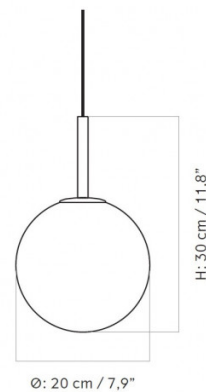

**The bulb is integrated within the shade itself and; therefore, the shade and bulb need to be replaced as a whole. Please [contact us for more information and pricing.](#)**

## PRODUCT SPECIFICATION

**Light Source:** 1 x Max 6.5W E27 LED (included)

**IP Code:** 20

**Dimming:** Dimmable via mains phase dimming.

**Dimensions:** Shade: Ø20cm  
Height: 30cm  
Ceiling Canopy: Ø11.5cm  
Cable Length: 300cm