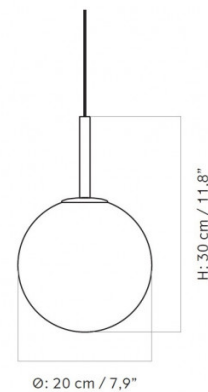

**The bulb is integrated within the shade itself and; therefore, the shade and bulb need to be replaced as a whole. Please [contact us for more information and pricing.](#)**

## PRODUCT SPECIFICATION

**Light Source:** 1 x Max 6.5W E27 LED (included)

**IP Code:** 20

**Dimming:** Dimmable via mains phase dimming.

**Dimensions:** Shade: Ø20cm  
Height: 30cm  
Ceiling Canopy: Ø11.5cm  
Cable Length: 300cm