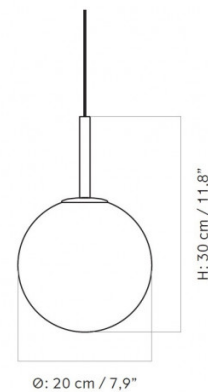

The bulb is integrated within the shade itself and; therefore, the shade and bulb need to be replaced as a whole. Please [contact us for more information and pricing](#).

PRODUCT SPECIFICATION

Light Source: 1 x Max 6.5W E27 LED (included)

IP Code: 20

Dimming: Dimmable via mains phase dimming.

Dimensions: Shade: Ø20cm
Height: 30cm
Ceiling Canopy: Ø11.5cm
Cable Length: 300cm

For all sales and technical enquiries, please contact:

+44 (0)114 263 4266