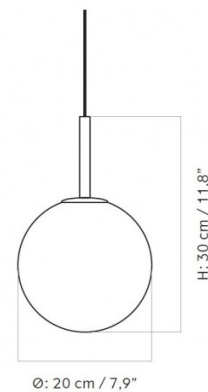

The bulb is integrated within the shade itself and; therefore, the shade and bulb need to be replaced as a whole. Please [contact us for more information and pricing.](#)

PRODUCT SPECIFICATION

Light Source: 1 x Max 6.5W E27 LED (included)

IP Code: 20

Dimming: Dimmable via mains phase dimming.

Dimensions: Shade: Ø20cm
Height: 30cm
Ceiling Canopy: Ø11.5cm
Cable Length: 300cm

For all sales and technical enquiries, please contact:

+44 (0)114 263 4266