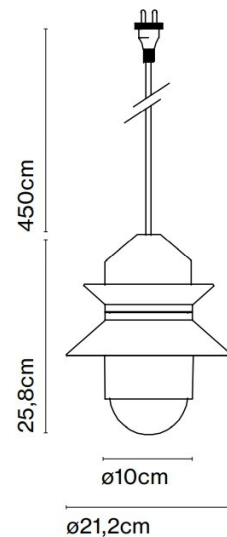

PRODUCT SPECIFICATION

Light Source: 1 x Max 8W E27 LED (excluded)

IP Code: 20

Dimming: Dimmable via mains phase dimming.

Dimensions: Diffuser: Ø10cm
Shade Width: 21.2cm
Shade Height: 25.8cm
Ceiling Canopy: Ø11cm