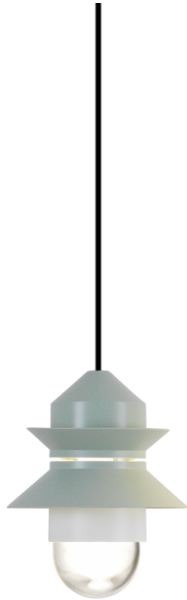

marset

Marset Santorini Indoor Pendant

LA5528

SOURCE: <https://www.davidvillagelighting.co.uk/product/Marset-Santorini-Indoor-Pendant/19196>

PRODUCT DESCRIPTION

Designer: Sputnik Estudio

Marset Santorini Indoor Pendant

Santorini was created as an [outdoor pendant light](#), inspired by the lamps on fishing vessels. Four years later, after a good run, an indoor suspension version makes its appearance. The essence of its shape remains, but discarded are the traits that define it as an outdoor lamp: the hanging strap, the rubber cable, and its festive, Mediterranean colours. For this new version, Marset has chosen a more subdued colour palette that brings grace and serenity to indoor spaces. The new cloth cable gives it an appropriate softness and elegance.

Users can choose how many shades to place on the diffuser, along with their order. You are able to place the shades in whatever direction you wish and in any order. This allows you to alter and adjust the look and appearance of the light as well as the direction the light is emitted. This, therefore, means that you can create your own unique light and customise the way in which you enjoy this stunning and iconic pendant light.

PRODUCT SPECIFICATION

- Light Source:** 1 x Max 8W E27 LED (excluded)
- IP Code:** 20
- Dimming:** Dimmable via mains phase dimming.
- Dimensions:** Diffuser: Ø10cm  
Shade Width: 21.2cm  
Shade Height: 25.8cm  
Ceiling Canopy: Ø11cm