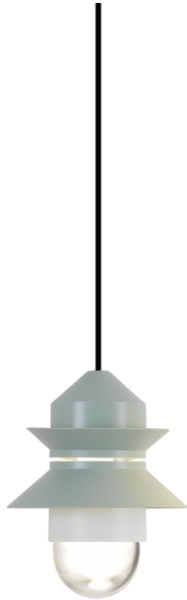

marset

Marset Santorini Indoor Pendant

LA5528

SOURCE: <https://www.davidvillagelighting.co.uk/product/Marset-Santorini-Indoor-Pendant/19196>

PRODUCT DESCRIPTION

Designer: Sputnik Estudio

Marset Santorini Indoor Pendant

Santorini was created as an [outdoor pendant light](#), inspired by the lamps on fishing vessels. Four years later, after a good run, an indoor suspension version makes its appearance. The essence of its shape remains, but discarded are the traits that define it as an outdoor lamp: the hanging strap, the rubber cable, and its festive, Mediterranean colours. For this new version, Marset has chosen a more subdued colour palette that brings grace and serenity to indoor spaces. The new cloth cable gives it an appropriate softness and elegance.

Users can choose how many shades to place on the diffuser, along with their order. You are able to place the shades in whatever direction you wish and in any order. This allows you to alter and adjust the look and appearance of the light as well as the direction the light is emitted. This, therefore, means that you can create your own unique light and customise the way in which you enjoy this stunning and iconic pendant light.

PRODUCT SPECIFICATION

Light Source: 1 x Max 8W E27 LED (excluded)

IP Code: 20

Dimming: Dimmable via mains phase dimming.

Dimensions: Diffuser: Ø10cm  
Shade Width: 21.2cm  
Shade Height: 25.8cm  
Ceiling Canopy: Ø11cm