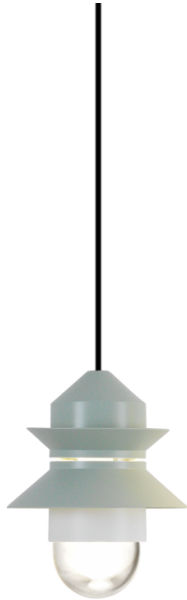

marset

Marset Santorini Indoor Pendant

LA5528

SOURCE: <https://www.davidvillagelighting.co.uk/product/Marset-Santorini-Indoor-Pendant/19196>

PRODUCT DESCRIPTION

Designer: Sputnik Estudio

Marset Santorini Indoor Pendant

Santorini was created as an [outdoor pendant light](#), inspired by the lamps on fishing vessels. Four years later, after a good run, an indoor suspension version makes its appearance. The essence of its shape remains, but discarded are the traits that define it as an outdoor lamp: the hanging strap, the rubber cable, and its festive, Mediterranean colours. For this new version, Marset has chosen a more subdued colour palette that brings grace and serenity to indoor spaces. The new cloth cable gives it an appropriate softness and elegance.

Users can choose how many shades to place on the diffuser, along with their order. You are able to place the shades in whatever direction you wish and in any order. This allows you to alter and adjust the look and appearance of the light as well as the direction the light is emitted. This, therefore, means that you can create your own unique light and customise the way in which you enjoy this stunning and iconic pendant light.

PRODUCT SPECIFICATION

Light Source: 1 x Max 8W E27 LED (excluded)

IP Code: 20

Dimming: Dimmable via mains phase dimming.

Dimensions: Diffuser: Ø10cm
Shade Width: 21.2cm
Shade Height: 25.8cm
Ceiling Canopy: Ø11cm