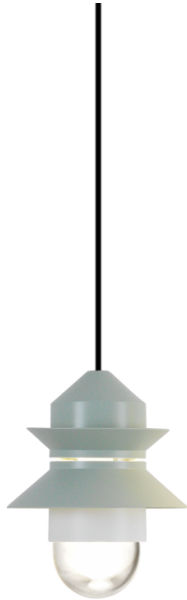

marset

Marset Santorini Indoor Pendant

LA5528

SOURCE: <https://www.davidvillagelighting.co.uk/product/Marset-Santorini-Indoor-Pendant/19196>

PRODUCT DESCRIPTION

Designer: Sputnik Estudio

Marset Santorini Indoor Pendant

Santorini was created as an [outdoor pendant light](#), inspired by the lamps on fishing vessels. Four years later, after a good run, an indoor suspension version makes its appearance. The essence of its shape remains, but discarded are the traits that define it as an outdoor lamp: the hanging strap, the rubber cable, and its festive, Mediterranean colours. For this new version, Marset has chosen a more subdued colour palette that brings grace and serenity to indoor spaces. The new cloth cable gives it an appropriate softness and elegance.

Users can choose how many shades to place on the diffuser, along with their order. You are able to place the shades in whatever direction you wish and in any order. This allows you to alter and adjust the look and appearance of the light as well as the direction the light is emitted. This, therefore, means that you can create your own unique light and customise the way in which you enjoy this stunning and iconic pendant light.

PRODUCT SPECIFICATION

- Light Source:** 1 x Max 8W E27 LED (excluded)
- IP Code:** 20
- Dimming:** Dimmable via mains phase dimming.
- Dimensions:** Diffuser: Ø10cm
Shade Width: 21.2cm
Shade Height: 25.8cm
Ceiling Canopy: Ø11cm