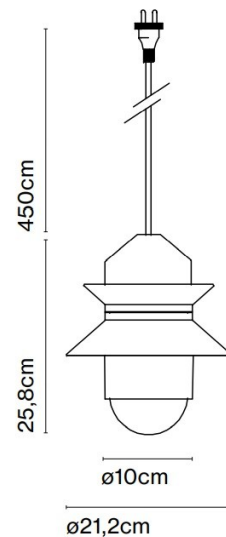

marset

Marset Santorini Indoor Pendant

LA5528

SOURCE: <https://www.davidvillagelighting.co.uk/product/Marset-Santorini-Indoor-Pendant/19196>

PRODUCT DESCRIPTION

Designer: Sputnik Estudio

Marset Santorini Indoor Pendant

PRODUCT SPECIFICATION

- Light Source:** 1 x Max 8W E27 LED (excluded)
- IP Code:** 20
- Dimming:** Dimmable via mains phase dimming.
- Dimensions:** Diffuser: Ø10cm
Shade Width: 21.2cm
Shade Height: 25.8cm
Ceiling Canopy: Ø11cm