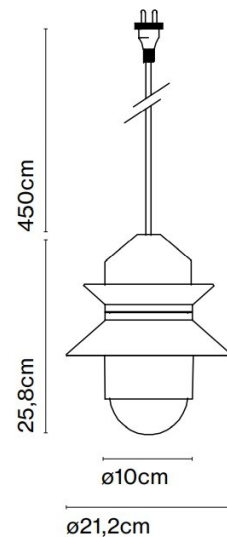

marset

Marset Santorini Indoor Pendant

LA5528

SOURCE: <https://www.davidvillagelighting.co.uk/product/Marset-Santorini-Indoor-Pendant/19196>

PRODUCT DESCRIPTION

Designer: Sputnik Estudio

Marset Santorini Indoor Pendant

PRODUCT SPECIFICATION

- Light Source:** 1 x Max 8W E27 LED (excluded)
- IP Code:** 20
- Dimming:** Dimmable via mains phase dimming.
- Dimensions:** Diffuser: Ø10cm  
Shade Width: 21.2cm  
Shade Height: 25.8cm  
Ceiling Canopy: Ø11cm