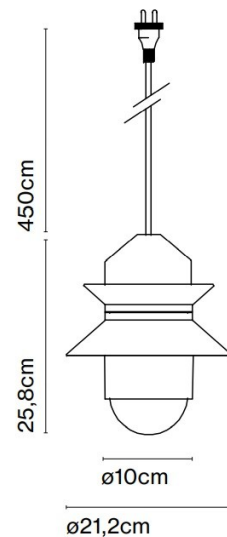

PRODUCT SPECIFICATION

Light Source: 1 x Max 8W E27 LED (excluded)

IP Code: 20

Dimming: Dimmable via mains phase dimming.

Dimensions: Diffuser: Ø10cm  
Shade Width: 21.2cm  
Shade Height: 25.8cm  
Ceiling Canopy: Ø11cm