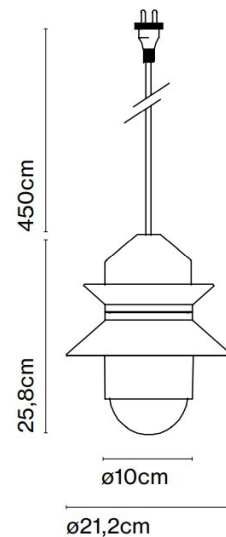

PRODUCT SPECIFICATION

Light Source: 1 x Max 8W E27 LED (excluded)

IP Code: 20

Dimming: Dimmable via mains phase dimming.

Dimensions: Diffuser: Ø10cm  
Shade Width: 21.2cm  
Shade Height: 25.8cm  
Ceiling Canopy: Ø11cm