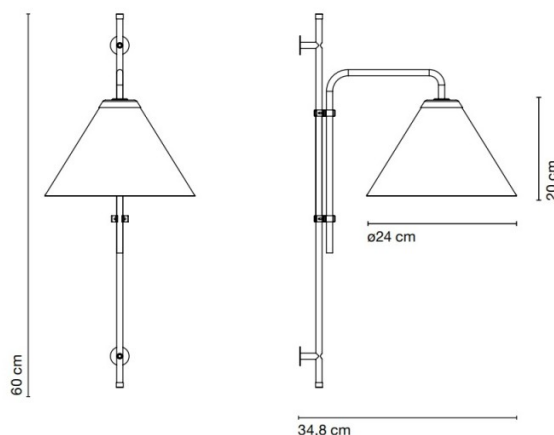

## PRODUCT SPECIFICATION

**Light Source:** 1x Max 5W E14 LED (excluded)

**IP Code:** 20

**Dimming:** In line on/off switch included on cable.

**Dimensions:** Depth: 34.8cm  
Shade: Ø24cm  
Shade Height: 20cm  
Length: 60cm  
Cable Length: 200cm