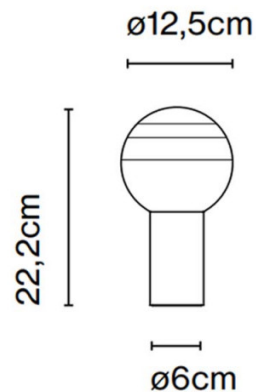

IP Code: 20

Dimming: In-line on/off switch included on cable.

Dimensions: Shade: Ø12.5cm
Base: Ø6cm
Height: 22.2cm
Cable Length: 200cm

For all sales and technical enquiries, please contact:

+44 (0)114 263 4266