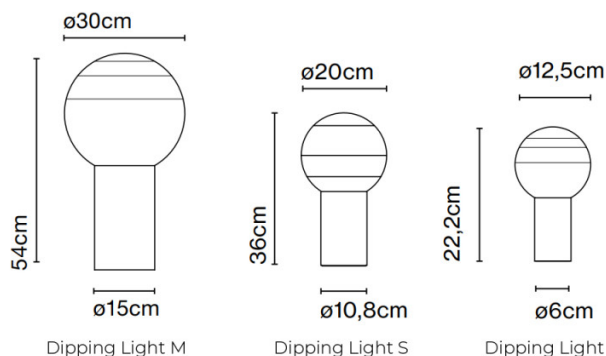

PRODUCT SPECIFICATION

Light Source: **Dipping Light M & S:** 8.6W, 2700K, 765 Lumens
*appears 312 Lumens through the lampshade.
Dipping Light: 2.2W, 2700K, 216 Lumens
*appears 123 Lumens through the lampshade.

IP Code: 20

Dimming: **Dipping Light M & S:** In-line dimmer included on cable.
Dipping Light: In-line on/off switch included on cable.

Dimensions: **Dipping Light M:**

Shade: Ø30cm

Base: Ø15cm

Height: 54cm

Dipping Light S:

Shade: Ø20cm

Base: Ø10.8cm

Height: 36cm

Dipping Light:

Shade: Ø12.5cm

Base: Ø6cm

Height: 22.2cm

Cable Length (All Sizes): 200cm