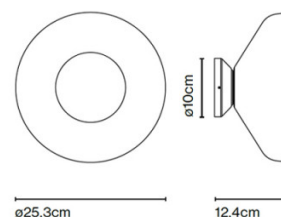

Aura Plus Canopy: