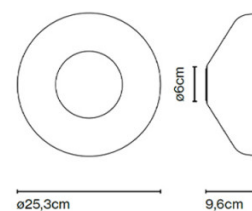

SOURCE: <https://www.davidvillagelighting.co.uk/product/Marset-Aura-Plus-LED-Wall-Light/19183>

PRODUCT DESCRIPTION

Designer: Joan Gaspar

Marset Aura Plus Wall Light

The Marset Aura Plus LED Wall Light was designed by Joan Gaspar after he was inspired by a glass carafe that kickstarted the design process for this delicate wall light. The blown glass shade is available in four finishes which are Translucent, Opal, Transparent Smoked, and Copper. All of these finishes create a different effect with the diffused light. The coloured glass shades bathe the wall in a unique light that characterises the beautiful simplicity of the design.

The designer, Joan Gaspar, pairs the delicate glass shades with the integrated LED light source which represents the emotional yet contemporary inspiration behind the design. The Aura Plus is a stunning design that is just as striking turned off as it is turned on and would suit any interior.

The Marset Aura Plus LED Wall Light offers two variations, either a standard non-dimmable version, or a dimmable version with a canopy (wall mount).

PRODUCT SPECIFICATION

Light Source: **Aura Plus:** 10W, 2700K, 1150 Lumens
Aura Plus Canopy: 8.2W, 2700K, 913 Lumens

IP Code: 20

Dimming: **No Canopy:** Non-Dimmable.
With Canopy: Dimmable via Triac dimming.

Dimensions: **Aura Plus:**
Ø25.3cm
Depth: 9.6cm
Wall Plate: Ø6cm

Aura Plus Canopy:
Ø25.3cm
Depth: 12.4cm
Wall Plate: Ø10cm

Aura Plus: