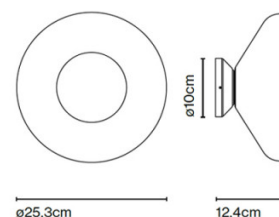

Aura Plus Canopy: