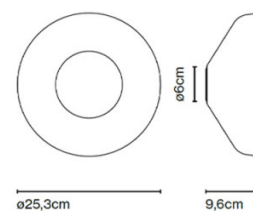

PRODUCT SPECIFICATION

Light Source: **Aura Plus:** 10W, 2700K, 1150 Lumens
Aura Plus Canopy: 8.2W, 2700K, 913 Lumens

IP Code: 20

Dimming: **No Canopy:** Non-Dimmable.
With Canopy: Dimmable via Triac dimming.

Dimensions: **Aura Plus:**
Ø25.3cm
Depth: 9.6cm
Wall Plate: Ø6cm

Aura Plus Canopy:
Ø25.3cm
Depth: 12.4cm
Wall Plate: Ø10cm

Aura Plus: