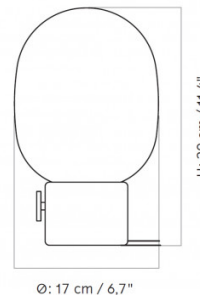

PRODUCT SPECIFICATION

Light Source: 1 x max 3.5W G9 (included)

IP Code: 20

Dimming: Integrated dimmer on the product

Dimensions: **Marble Finishes** - Ø19cm, H 32cm
Other Finishes - Ø17cm, H 29cm

200cm cable length

Other Finishes