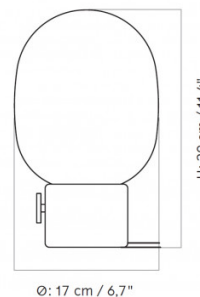

PRODUCT SPECIFICATION

Light Source: 1 x max 3.5W G9 (included)

IP Code: 20

Dimming: Integrated dimmer on the product

Dimensions: **Marble Finishes** - Ø19cm, H 32cm
Other Finishes - Ø17cm, H 29cm

200cm cable length

Other Finishes