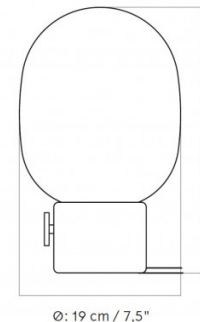

Marble Finishes