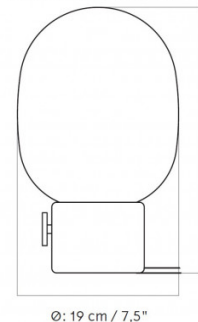

Please note, the two marble finishes are slightly larger in size than the six other finishes available to purchase.

PRODUCT SPECIFICATION

Light Source: 1 x max 3.5W G9 (included)

IP Code: 20

Dimming: Integrated dimmer on the product

Dimensions: **Marble Finishes** - Ø19cm, H 32cm
Other Finishes - Ø17cm, H 29cm

200cm cable length

Other Finishes

Marble Finishes

For all sales and technical enquiries, please contact:

+44 (0)114 263 4266

info@davidvillagelighting.co.uk