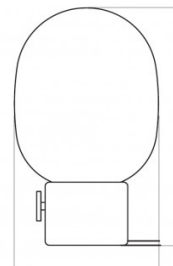

## PRODUCT SPECIFICATION

**Light Source:** 1 x Max 3.5W G9 (Included)

**IP Code:** 20

**Dimming:** Integrated dimmer on the product.

**Dimensions: Other Finishes:**  
 Ø17cm  
 Height: 29cm

**Marble Finishes:**  
 Ø19cm  
 Height: 32cm

Cable Length: 200cm

Other Finishes

Ø: 17 cm / 6,7"

H: 29 cm / 11,4"

Marble Finishes

Ø: 19 cm / 7,5"

H: 32 cm / 12,6"

**For all sales and technical enquiries, please contact:**