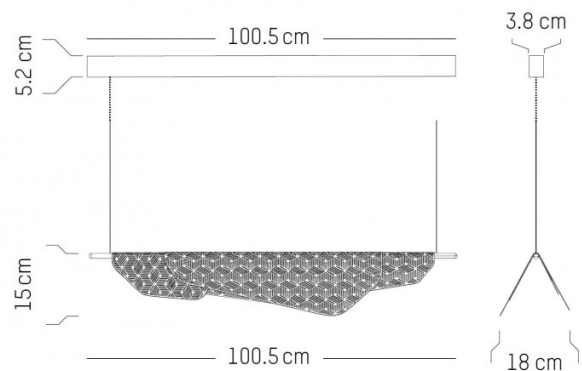

The Mediterranea LED pendant is also available in larger size. Please [contact](#) us for more information.

PRODUCT SPECIFICATION

Light Source: 9W, 2700K, 936 lumens

IP Code: 20

Dimming: Dimmable via mains phase dimming

Dimensions: 100.5cm length
18cm width
15cm height

For all sales and technical enquiries, please contact:

+44 (0)114 263 4266

info@davidvillagelighting.co.uk

www.davidvillagelighting.co.uk