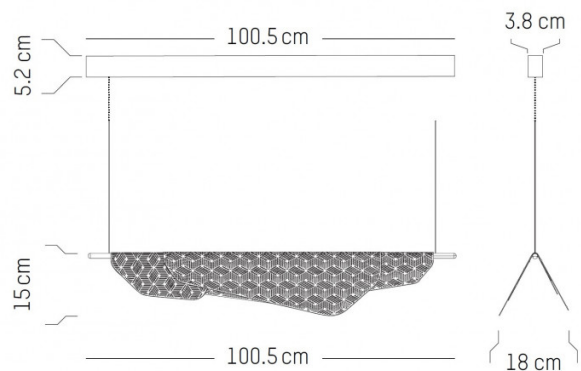

The Mediterranea LED pendant is part of the [Petite Friture Mediterranea collection](#), a range designed by Noé Duchaufour-Lawrance after he was inspired by how laundry billows on Mediterranean balconies. The lampshade evokes this weightlessness with its folded design which is paired with a lively pattern that is perforated into the metal.

The Mediterranea pendant light has a long shape as the metal seems to be draped over a simple rod. The pendant has a modern look and is available in a brushed brass finish that will suit many types of settings. You can use this pendant light in commercial and domestic spaces and with an integrated LED light source, it will be long lasting and effective.

The Mediterranea LED pendant is also available in larger size. Please [contact](#) us for more information.

PRODUCT SPECIFICATION

- Light Source:** 9W, 2700K, 936 lumens
- IP Code:** 20
- Dimming:** Dimmable via mains phase dimming
- Dimensions:** 100.5cm length
18cm width
15cm height