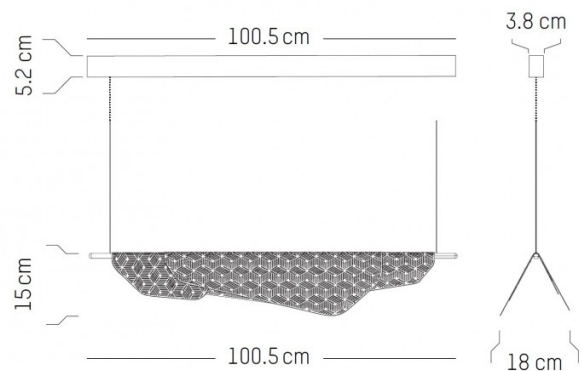

The Mediterranea LED pendant is part of the [Petite Friture Mediterranea collection](#), a range designed by Noé Duchaufour-Lawrance after he was inspired by how laundry billows on Mediterranean balconies. The lampshade evokes this weightlessness with its folded design which is paired with a lively pattern that is perforated into the metal.

The Mediterranea pendant light has a long shape as the metal seems to be draped over a simple rod. The pendant has a modern look and is available in a brushed brass finish that will suit many types of settings. You can use this pendant light in commercial and domestic spaces and with an integrated LED light source, it will be long lasting and effective.

The Mediterranea LED pendant is also available in larger size. Please [contact](#) us for more information.

PRODUCT SPECIFICATION

- Light Source:** 9W, 2700K, 936 lumens
- IP Code:** 20
- Dimming:** Dimmable via mains phase dimming
- Dimensions:** 100.5cm length  
18cm width  
15cm height