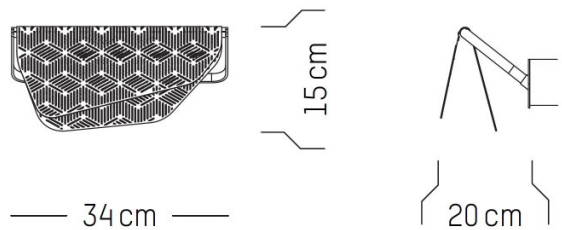

The Mediterranea wall light is part of the [Petite Friture Mediterranea collection](#), a series of lights by Noé Duchaufour-Lawrance. The designer was inspired by how laundry billows in the wind on Mediterranean balconies and so created a lampshade that has a metal sheet hanging off a rod. The metal is perforated to create a striking and graphic aesthetic, which is modern and contemporary.

PRODUCT SPECIFICATION

Light Source: 4W, 2700K, 324 lumens

IP Code: 20

Dimensions: 34cm width
15cm height
20cm depth

For all sales and technical enquiries, please contact:

+44 (0)114 263 4266

info@davidvillagelighting.co.uk