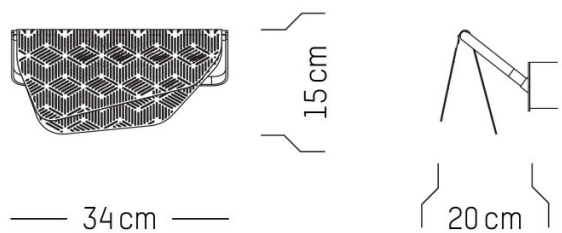

The Mediterranea wall light is part of the [Petite Friture Mediterranea collection](#), a series of lights by Noé Duchaufour-Lawrance. The designer was inspired by how laundry billows in the wind on Mediterranean balconies and so created a lampshade that has a metal sheet hanging off a rod. The metal is perforated to create a striking and graphic aesthetic, which is modern and contemporary.

PRODUCT SPECIFICATION

Light Source: 4W, 2700K, 324 lumens

IP Code: 20

Dimensions: 34cm width
15cm height
20cm depth

For all sales and technical enquiries, please contact:

+44 (0)114 263 4266

info@davidvillagelighting.co.uk