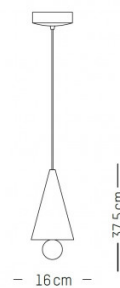

## PRODUCT SPECIFICATION

**Light Source:** 7.8W, 3000K, 1040 lumens

**IP Code:** 20

**Dimming:** Dimmable via mains phase dimming

**Dimensions:** **Extra Small** - Ø9.3cm, H 17cm

**Small** - Ø16cm, H 37.5cm

**Large** - Ø50cm, H 37.5cm

Ø15cm ceiling canopy  
300cm cable length

Extra Small

Small

Large

**For all sales and technical enquiries, please contact:**

+44 (0)114 263 4266

[info@davidvillagelighting.co.uk](mailto:info@davidvillagelighting.co.uk)