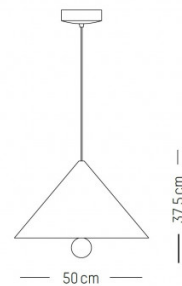

The Cherry pendant was designed by the design duo Daniel To and Emma Aiston and is a minimalist and stylish piece. The lampshade is defined by its triangular shape and intriguing sphere that sits beneath, which allows the light to be directed downward. The light is also diffused, creating a warm glow in the room.

PRODUCT SPECIFICATION

Light Source: 7.8W, 3000K, 1040 lumens

IP Code: 20

Dimming: Dimmable via mains phase dimming

Dimensions: **Extra Small** - Ø9.3cm, H 17cm  
**Small** - Ø16cm, H 37.5cm  
**Large** - Ø50cm, H 37.5cm

Ø15cm ceiling canopy  
 300cm cable length

Extra Small

Small

Large

For all sales and technical enquiries, please contact:

+44 (0)114 263 4266

info@davidvillagelighting.co.uk

www.davidvillagelighting.co.uk