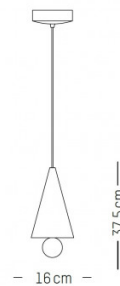

The Cherry pendant was designed by the design duo Daniel To and Emma Aiston and is a minimalist and stylish piece. The lampshade is defined by its triangular shape and intriguing sphere that sits beneath, which allows the light to be directed downward. The light is also diffused, creating a warm glow in the room.

PRODUCT SPECIFICATION

Light Source: 7.8W, 3000K, 1040 lumens

IP Code: 20

Dimming: Dimmable via mains phase dimming

Dimensions: **Extra Small** - Ø9.3cm, H 17cm
Small - Ø16cm, H 37.5cm
Large - Ø50cm, H 37.5cm

Ø15cm ceiling canopy
 300cm cable length

Extra Small

Small

Large

For all sales and technical enquiries, please contact:

+44 (0)114 263 4266

info@davidvillagelighting.co.uk

www.davidvillagelighting.co.uk