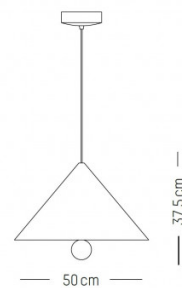

## PRODUCT SPECIFICATION

**Light Source:** 7.8W, 3000K, 1040 lumens

**IP Code:** 20

**Dimming:** Dimmable via mains phase dimming

**Dimensions:** **Extra Small** - Ø9.3cm, H 17cm

**Small** - Ø16cm, H 37.5cm

**Large** - Ø50cm, H 37.5cm

Ø15cm ceiling canopy  
300cm cable length

Extra Small

Small

Large

**For all sales and technical enquiries, please contact:**

+44 (0)114 263 4266

[info@davidvillagelighting.co.uk](mailto:info@davidvillagelighting.co.uk)