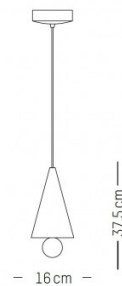

Petite  
Friture

Petite Friture LED Cherry  
Pendant

LA5493

SOURCE: <https://www.davidvillagelighting.co.uk/product/Petite-Friture-LED-Cherry-Pendant/19144>

PRODUCT DESCRIPTION

Designer: Daniel · Emma

Cherry LED Pendant Light by Petite Friture

The Cherry pendant was designed by the design duo Daniel To and Emma Aiston and is a minimalist and stylish piece. The lampshade is defined by its triangular shape and intriguing sphere that sits beneath, which allows the light to be directed downward. The light is also diffused, creating a warm glow in the room.

PRODUCT SPECIFICATION

Light Source: 7.8W, 3000K, 1040 lumens

IP Code: 20

Dimming: Dimmable via mains phase dimming

Dimensions: **Extra Small** - Ø9.3cm, H 17cm  
**Small** - Ø16cm, H 37.5cm  
**Large** - Ø50cm, H 37.5cm

Ø15cm ceiling canopy  
 300cm cable length

Extra Small

Small

Large

For all sales and technical enquiries, please contact:

+44 (0)114 263 4266

info@davidvillagelighting.co.uk

www.davidvillagelighting.co.uk