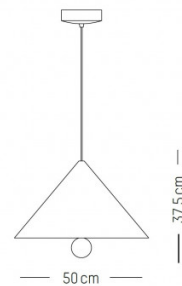

The Cherry pendant was designed by the design duo Daniel To and Emma Aiston and is a minimalist and stylish piece. The lampshade is defined by its triangular shape and intriguing sphere that sits beneath, which allows the light to be directed downward. The light is also diffused, creating a warm glow in the room.

PRODUCT SPECIFICATION

Light Source: 7.8W, 3000K, 1040 lumens

IP Code: 20

Dimming: Dimmable via mains phase dimming

Dimensions: **Extra Small** - Ø9.3cm, H 17cm
Small - Ø16cm, H 37.5cm
Large - Ø50cm, H 37.5cm

Ø15cm ceiling canopy
 300cm cable length

Extra Small

Small

Large

For all sales and technical enquiries, please contact:

+44 (0)114 263 4266

info@davidvillagelighting.co.uk

www.davidvillagelighting.co.uk