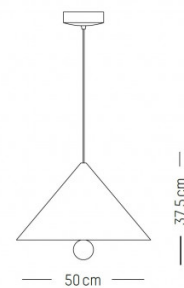

The Cherry pendant was designed by the design duo Daniel To and Emma Aiston and is a minimalist and stylish piece. The lampshade is defined by its triangular shape and intriguing sphere that sits beneath, which allows the light to be directed downward. The light is also diffused, creating a warm glow in the room.

PRODUCT SPECIFICATION

Light Source: 7.8W, 3000K, 1040 lumens

IP Code: 20

Dimming: Dimmable via mains phase dimming

Dimensions: **Extra Small** - Ø9.3cm, H 17cm

Small - Ø16cm, H 37.5cm

Large - Ø50cm, H 37.5cm

Ø15cm ceiling canopy
300cm cable length

Extra Small

Small

Large

For all sales and technical enquiries, please contact:

+44 (0)114 263 4266

info@davidvillagelighting.co.uk

www.davidvillagelighting.co.uk