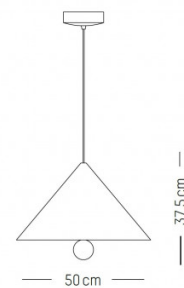

Petite
Friture

Petite Friture LED Cherry
Pendant

LA5493

SOURCE: <https://www.davidvillagelighting.co.uk/product/Petite-Friture-LED-Cherry-Pendant/19144>

PRODUCT DESCRIPTION

Designer: Daniel · Emma

Cherry LED Pendant Light by Petite Friture

The Cherry pendant was designed by the design duo Daniel To and Emma Aiston and is a minimalist and stylish piece. The lampshade is defined by its triangular shape and intriguing sphere that sits beneath, which allows the light to be directed downward. The light is also diffused, creating a warm glow in the room.

The pendant light can be used in many settings, such as dining areas for hanging over tables or in lounges as a general light to provide a welcoming atmosphere. The Cherry pendant light is available in 2 colours, black & rainbow or white & gold. The combination of colours is captivating and the interesting aesthetic means it will catch the eye in any interior. Available in 3 sizes, this pendant will serve many functions whilst providing a contemporary and modern look.

PRODUCT SPECIFICATION

Light Source: 7.8W, 3000K, 1040 lumens

IP Code: 20

Dimming: Dimmable via mains phase dimming

Dimensions: Extra Small - Ø9.3cm, H 17cm

Small - Ø16cm, H 37.5cm

Large - Ø50cm, H 37.5cm

Ø15cm ceiling canopy

300cm cable length

Large

For all sales and technical enquiries, please contact:

+44 (0)114 263 4266

info@davidvillagelighting.co.uk

www.davidvillagelighting.co.uk