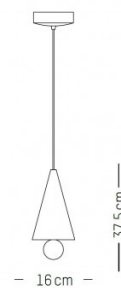

Petite
Friture

Petite Friture LED Cherry
Pendant

LA5493

SOURCE: <https://www.davidvillagelighting.co.uk/product/Petite-Friture-LED-Cherry-Pendant/19144>

PRODUCT DESCRIPTION

Designer: Daniel · Emma

Cherry LED Pendant Light by Petite Friture

The Cherry pendant was designed by the design duo Daniel To and Emma Aiston and is a minimalist and stylish piece. The lampshade is defined by its triangular shape and intriguing sphere that sits beneath, which allows the light to be directed downward. The light is also diffused, creating a warm glow in the room.

The pendant light can be used in many settings, such as dining areas for hanging over tables or in lounges as a general light to provide a welcoming atmosphere. The Cherry pendant light is available in 2 colours, black & rainbow or white & gold. The combination of colours is captivating and the interesting aesthetic means it will catch the eye in any interior. Available in 3 sizes, this pendant will serve many functions whilst providing a contemporary and modern look.

PRODUCT SPECIFICATION

Light Source: 7.8W, 3000K, 1040 lumens

IP Code: 20

Dimming: Dimmable via mains phase dimming

Dimensions: Extra Small - Ø9.3cm, H 17cm

Small - Ø16cm, H 37.5cm

Large - Ø50cm, H 37.5cm

Ø15cm ceiling canopy

300cm cable length

Small

For all sales and technical enquiries, please contact:

+44 (0)114 263 4266

info@davidvillagelighting.co.uk

www.davidvillagelighting.co.uk