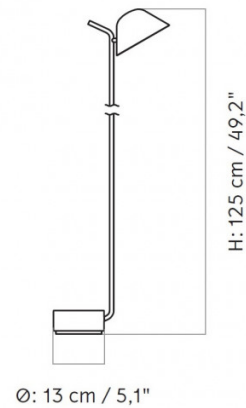

The lampshade is equipped with a hand stem on the top which allows you to direct the light where needed. The stem also features a touch dimmer so you have full control over light intensity in your space.

PRODUCT SPECIFICATION

- Light Source:** 5W, 2700K, 654 Lumens
- IP Code:** 20
- Dimming:** Integrated dimmer on the product
- Dimensions:** Base: Ø13cm
Height: 125cm
Cable Length: 250cm

For all sales and technical enquiries, please contact: