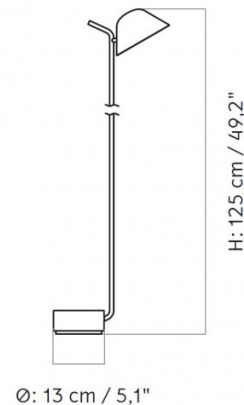

The lampshade is equipped with a hand stem on the top which allows you to direct the light where needed. The stem also features a touch dimmer so you have full control over light intensity in your space.

PRODUCT SPECIFICATION

- Light Source:** 5W, 2700K, 654 Lumens
- IP Code:** 20
- Dimming:** Integrated dimmer on the product
- Dimensions:** Base: Ø13cm
Height: 125cm
Cable Length: 250cm

For all sales and technical enquiries, please contact: