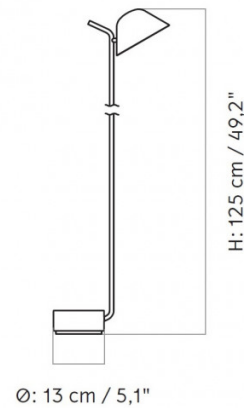

## PRODUCT SPECIFICATION

- Light Source:** 5W, 2700K, 654 Lumens
- IP Code:** 20
- Dimming:** Integrated dimmer on the product
- Dimensions:** Base: Ø13cm  
Height: 125cm  
Cable Length: 250cm

**For all sales and technical enquiries, please contact:**