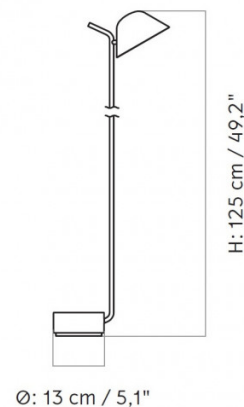

The lampshade is equipped with a hand stem on the top which allows you to direct the light where needed. The stem also features a touch dimmer so you have full control over light intensity in your space.

PRODUCT SPECIFICATION

- Light Source:** 5W, 2700K, 654 Lumens
- IP Code:** 20
- Dimming:** Integrated dimmer on the product
- Dimensions:** Base: Ø13cm
Height: 125cm
Cable Length: 250cm

For all sales and technical enquiries, please contact: