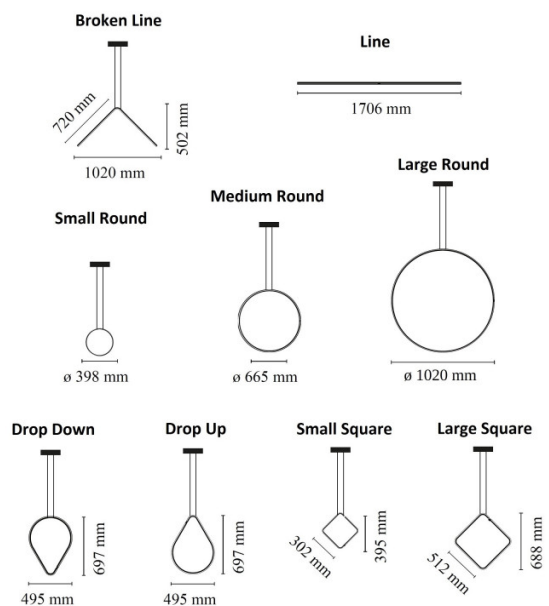

PRODUCT SPECIFICATION

Dimming: Dimmable via push, 1-10V, and DALI dimming systems