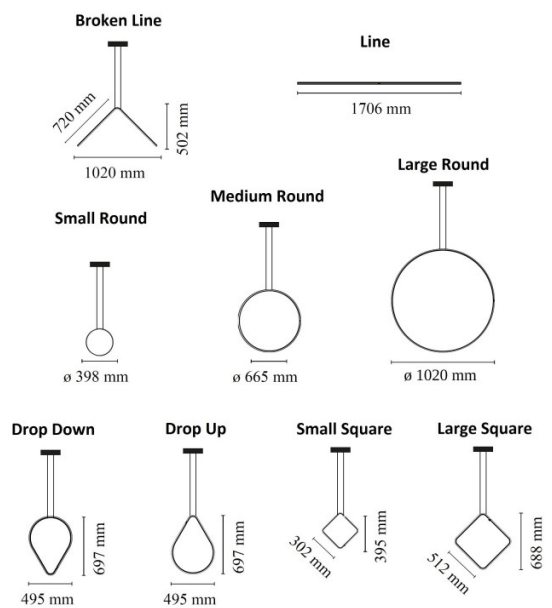

PRODUCT SPECIFICATION

Dimming: Dimmable via push, 1-10V, and DALI dimming systems.