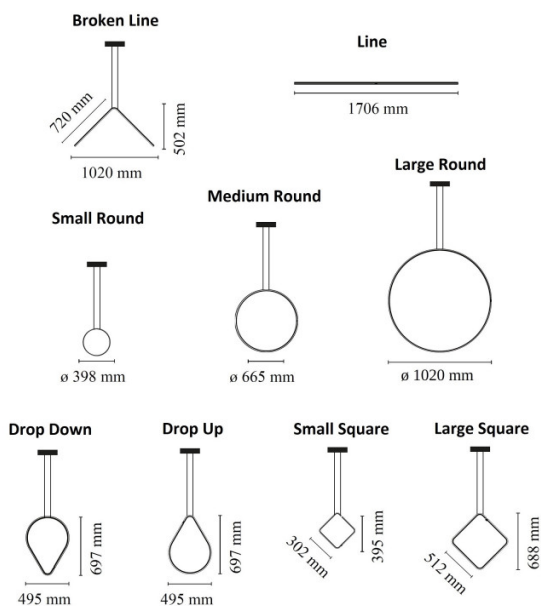

PRODUCT SPECIFICATION

Dimming: Dimmable via push, 1-10V, and DALI dimming systems