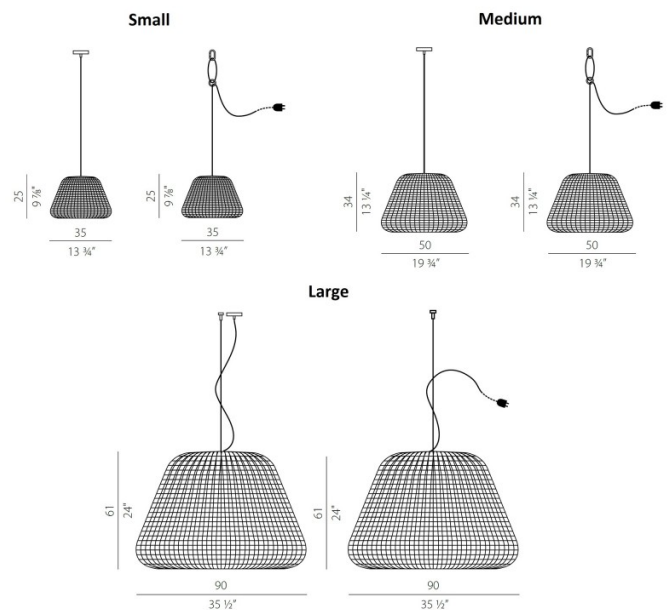

The Ralph pendant lamp is available in brown colour and in three sizes so you can find the right finish and size for your space. The material and shape of the shade mean the pendant provides a downward directed and indirect illumination, perfect for use as a main light or for over tables.

PRODUCT SPECIFICATION

- IP Code:** 65
- Dimming:** Non-dimmable.
- Dimensions:** **Small** - Ø35cm, Height: 25cm
Medium - Ø50cm, Height: 34cm
Small - Ø90cm, Height: 61cm
- Cable Length: 450cm

For all sales and technical enquiries, please contact: