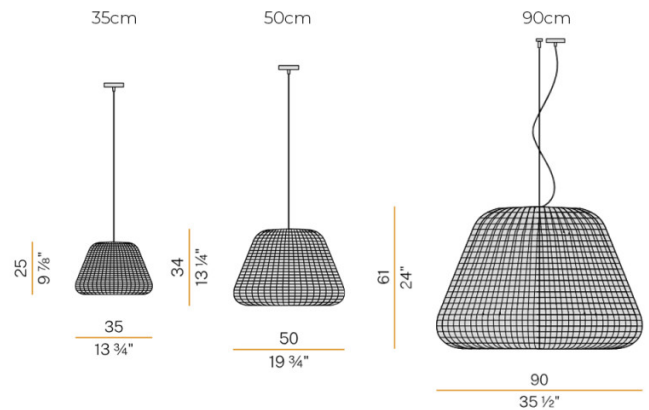

PRODUCT SPECIFICATION

- **IP Code:** 65
- **Dimming:** Non-Dimmable.
- **Dimensions:**
  - **35cm:**
    Shade: Ø35cm
    Height: 25cm
  - **50cm:**
    Shade: Ø50cm
    Height: 34cm
  - **90cm:**
    Shade: Ø90cm
    Height: 61cm
- Cable Length: 450cm