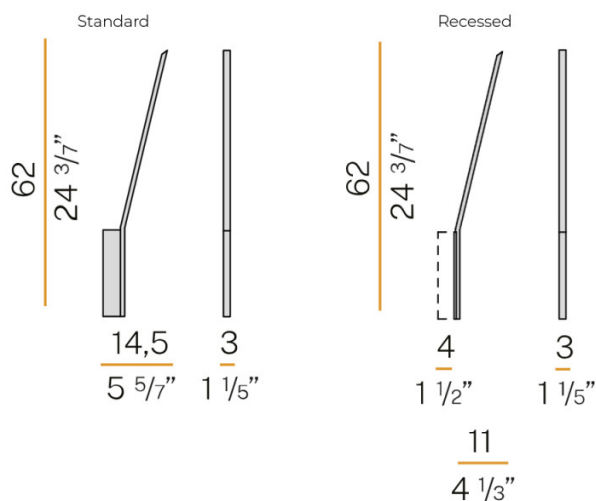

PRODUCT SPECIFICATION

Light Source: 13W, 3000K, 1046 Lumens

IP Code: 20

Dimming: Non-Dimmable.

Dimensions: Standard:
 Height: 62cm
 Depth: 14.5cm
 Width: 3cm

Recessed:
 Height: 62cm
 External Depth: 11cm
 Recessed Depth: 4cm
 Width: 3cm