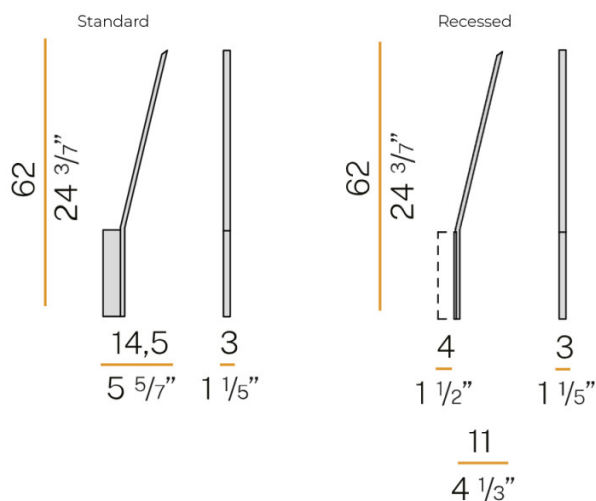

## PRODUCT SPECIFICATION

**Light Source:** 13W, 3000K, 1046 Lumens

**IP Code:** 20

**Dimming:** Non-Dimmable.

**Dimensions: Standard:**  
 Height: 62cm  
 Depth: 14.5cm  
 Width: 3cm

**Recessed:**  
 Height: 62cm  
 External Depth: 11cm  
 Recessed Depth: 4cm  
 Width: 3cm