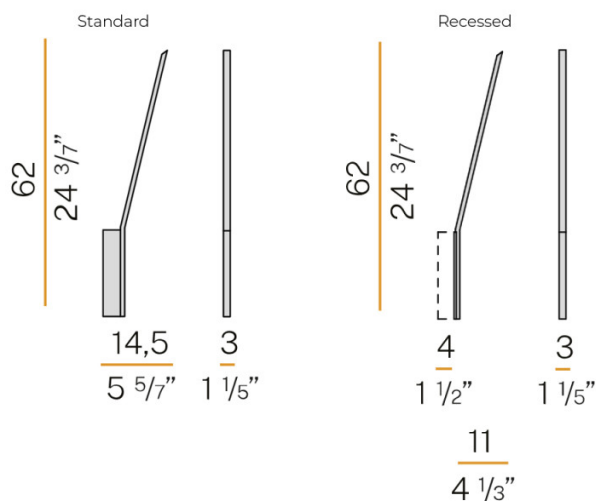

PRODUCT SPECIFICATION

Light Source: 13W, 3000K, 1046 Lumens

IP Code: 20

Dimming: Non-Dimmable.

Dimensions: Standard:
Height: 62cm
Depth: 14.5cm
Width: 3cm

Recessed:
Height: 62cm
External Depth: 11cm
Recessed Depth: 4cm
Width: 3cm