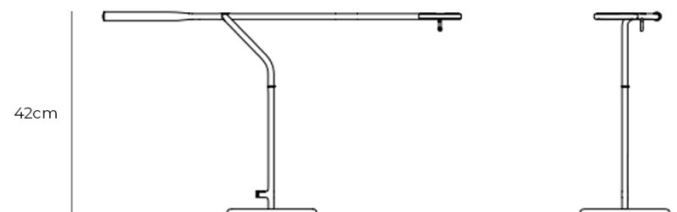

The elegant and harmonious design of the Normann Copenhagen Flow is a testament to the careful attention to detail and commitment to quality that went into its creation. It is a masterpiece of form and function, seamlessly blending style and practicality to offer a truly versatile lighting solution for any space. Flow is ideal as a work lamp in the home or in professional office environments, where the sculptural design provides optimum flexibility in lighting even large desks. With bright and clear illumination, Flow is an excellent reading lamp that can be situated next to your favourite cosy chair. Available in two colour choices, black and white, this table lamp has a modern, sleek aesthetic.

PRODUCT SPECIFICATION

Light Source: 5W, 3200K, 350 Lumens

IP Code: 20

Dimming: Integrated dimmer on the product.

Dimensions: Height: 42cm
Length: 58cm
Depth: 16cm
Cable Length: 200cm

For all sales and technical enquiries, please contact: