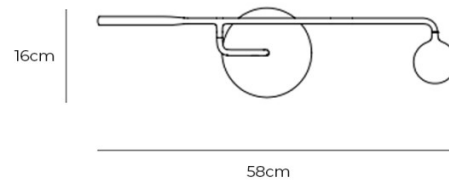

The elegant and harmonious design of the Normann Copenhagen Flow is a testament to the careful attention to detail and commitment to quality that went into its creation. It is a masterpiece of form and function, seamlessly blending style and practicality to offer a truly versatile lighting solution for any space. Flow is ideal as a work lamp in the home or in professional office environments, where the sculptural design provides optimum flexibility in lighting even large desks. With bright and clear illumination, Flow is an excellent reading lamp that can be situated next to your favourite cosy chair. Available in two colour choices, black and white, this table lamp has a modern, sleek aesthetic.

PRODUCT SPECIFICATION

Light Source: 5W, 3200K, 350 Lumens

IP Code: 20

Dimming: Integrated dimmer on the product.

Dimensions: Height: 42cm
Length: 58cm
Depth: 16cm
Cable Length: 200cm

For all sales and technical enquiries, please contact: