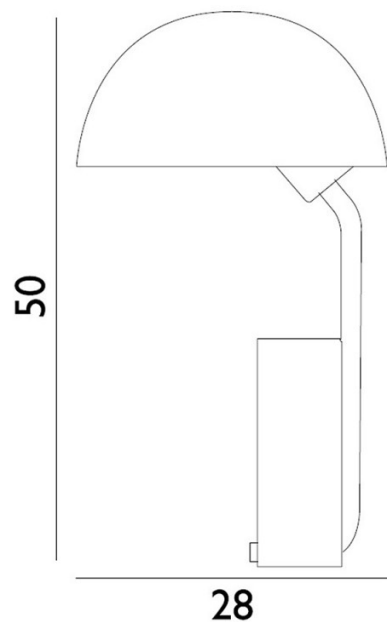

### Normann Copenhagen Cap Table Lamp

Normann Copenhagen Cap Table Lamp was designed by Kasch Kasch and is a functional lighting solution with a playful design. Cap boasts a bold personality and prides itself on functionality thanks to its adjustable shade. This gives the lamp a streamlined look, while the sloping pole that holds the socket and shade makes the expression welcoming and relaxed. Cap consists of a mix of iconic, geometric shapes such as circles and cylinders. This offers the lamp a streamlined look, while the sloping pole that holds the socket and shade makes the expression welcoming and relaxed. The white inner side of the shade reflects the light, while the rotatable shade makes it possible to direct the light in the direction needed.

## PRODUCT SPECIFICATION

**Light Source:** 1 x Max 8W E27 LED (Excluded)

**IP Code:** 20

**Dimming:** In-line on/off switch included on cable.

**Dimensions:** Depth: 28cm  
Height: 20cm  
Cable: 200cm

**For all sales and technical enquiries, please contact:**