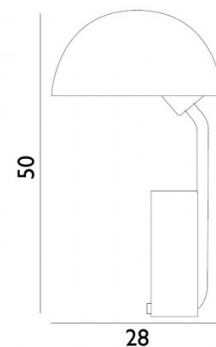

Normann Copenhagen Cap Table Lamp

LA5462

SOURCE: <https://www.davidvillagelighting.co.uk/product/Normann-Copenhagen-Cap-Table-Lamp/19087>

PRODUCT DESCRIPTION

Designer: Kasch Kasch

Normann Copenhagen Cap Table Lamp

Normann Copenhagen Cap Table Lamp was designed by Kasch Kasch. Cap is a functional table lamp with a playful design and lots of personalities thanks to its adjustable shade. This gives the lamp a streamlined look, while the sloping pole that holds the socket and shade makes the expression welcoming and relaxed. Cap consists of a mix of iconic, geometric shapes such as circles and cylinders. This offers the lamp a streamlined look, while the sloping pole that holds the socket and shade makes the expression welcoming and relaxed. The white inner side of the shade reflects the light, while the rotatable shade makes it possible to direct the light in the direction needed.

PRODUCT SPECIFICATION

Light Source: 1x Max 8W, E27 LED (Excluded)

IP Code: 20

Dimming: In line on/off included on cable

Dimensions: Depth: 28cm
Height: 20cm
Cable: 200cm

For all sales and technical enquiries, please contact: